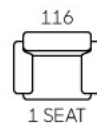

- Modern Design
- Leather / Fabric Upholstery
- High Backrest
- Solid Wood Legs
- Available In 3S(3C), 3S(2C), 2S & 1S

8283