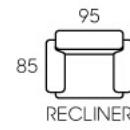

- Modern Design
- High Loadability
- Recline Action
- High Backrest
- Leather / Fabric Upholstery
- Built In Cup Holder On Armrest
- Available In 3S, 2S, 1S & Home Theater Setting

3211

- Modern Design
- High Loadability
- Leather / Fabric Upholstery
- High Backrest
- Recline Action
- Available In 3S, 2S & 1S

3227

- Modern Design
- High Loadability
- Leather / Fabric Upholstery
- High Backrest
- Recline Action
- Available In 3S, 2S & 1S

3222