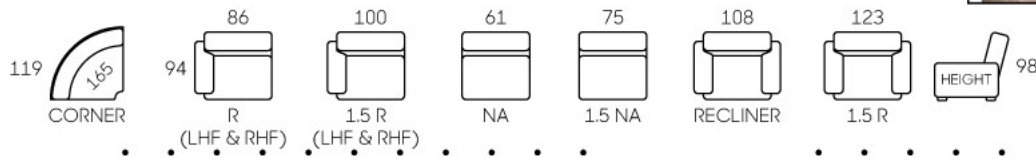

Power action headrest & recliner fully operated

- USB port On Controller
- Leather / Fabric Upholstery
- Powered Headrest & Recliner

8333

- Modern Design
- High Backrest
- Leather / Fabric Upholstery

- Powered Headrest & Recliner
- USB port On Controller
- Solid Wood Legs
- Available In Many Setting