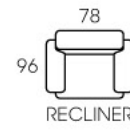

- Modern Design
- Modular Setting
- Leather / Fabric Upholstery
- High Backrest
- Recline Action
- Customisable to 3S and above

3196

.....

.....

- Modern Design
- Solid Wood Armrest
  (5 Colour Stains Choices)
- Leather / Fabric Upholstery
- High Backrest
- Recline Action
- Available In 3S, 2S & 1S

3210

.....

.....

- Modern Design
- Solid Wood Armrest
  (5 Colour Stains Choices)
- Leather / Fabric Upholstery
- High Backrest
- Recline Action
- Available In 3S, 2S & 1S

3193

.....

.....