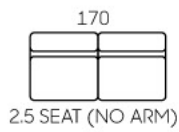

- Modern Design
- Leather / Fabric Upholstery
- Solid Structure & Steel Legs
- Removable Back Cushions (Zip Fastener)