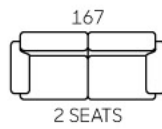

- Modern Design
- Leather / Fabric Upholstery
- High Backrest
- Solid Wood Legs
- Available In 3S(3C), 3S(2C), 2S & 1S

8283