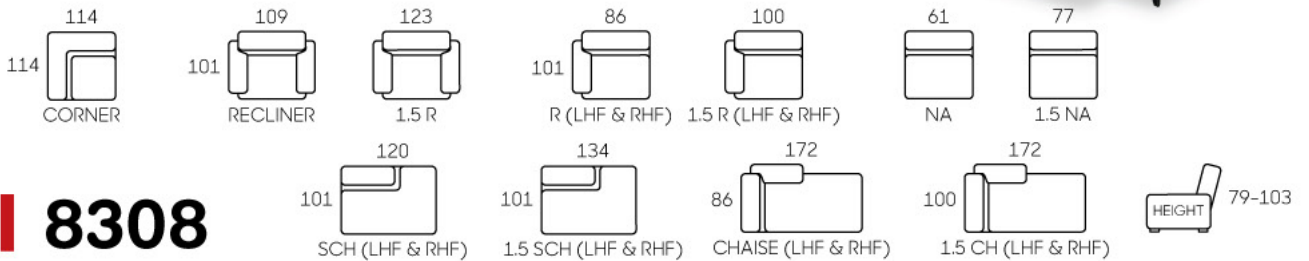

- Powered Recliner w/ USB port
- Stainless Steel Legs

Powered reclining action and USB port outlet

8357

- Modern Design
- Leather / Fabric Upholstery
- Adjustable Headrest (Manual/Powered)
- Powered Recliner w/ USB port
- Stainless Steel Legs
- Available In Many Setting (1S & 1.5S)