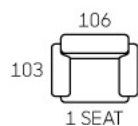

- Modern Design
- Leather / Fabric Upholstery
- Adjustable Headrest
- Comfy Deep Seating
- Solid Wood Legs
- Available in 3S, 2S & 1S