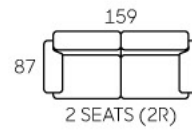

- Modern Classic Design
- High Loadability
- Leather / Fabric Upholstery
- High Backrest
- Recline Action
- Available In 3S, 2S & 1S
- 2 Armrest Decorations:

3204

- Modern Classic Design
- High Loadability
- Leather / Fabric Upholstery
- High Backrest
- Recline Action
- Available In 3S, 2S & 1S

3205

- Modern Design
- High Loadability
- Leather / Fabric Upholstery
- High Backrest
- Recline Action
- Available In 3S, 2S & 1S
- Center Drop Table w/ Cup Holders (Optional for 3S Only)

3218