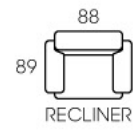

- Modern Design
- High Loadability
- Leather / Fabric Upholstery
- High Backrest
- Recline Action
- Available In 3S, 2S & 1S

3200