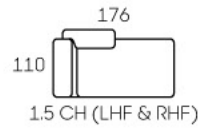

- Modern Design
- Leather / Fabric Upholstery
- Removable Back Cushions
- Stainless Steel Legs
- Available in 3S, 2S, 1S & Ottoman