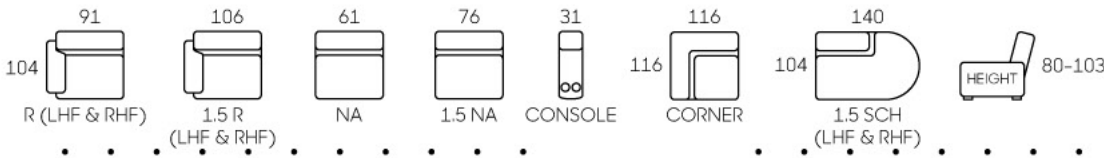

- Modern Design
- Leather / Fabric Upholstery
- Adjustable Headrest (Manual/Powered)
- Powered Recliner w/ USB port
- Center Console (Storage & Cup Holders)
- Stainless Steel Legs
- Available In Many Setting (1S & 1.5S)

8320