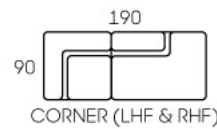

8337

- Modern Design
- Leather / Fabric Upholstery
- Removable Backrest Cushions

- Corner Suite
- Solid Wood Legs
- Storage Ottoman

8339

8340

- Modern Design
- Leather / Fabric Upholstery
- Cup Holder On Armrest
- Storage Chaise
- Convert To Sofa Bed