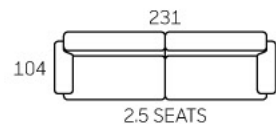

Extra storage for your bedding solutions

2.5 seats size sofa bed option available

5102

You can even turn it into a sofa bed with all the backrests & armrests moved outward

8328

- Modern Design
- Quality Fabric Upholstery
- Movable Backrest & Armrest
- Innovative & Comfort
- Stainless Steel Legs