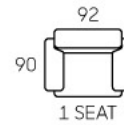

- Corner Suite
- Solid Wood Legs
- Ottoman Available

8338

- Modern Design
- Fabric Upholstery
- Removable Backrest & Seat Cushions
- Solid Wood Legs
- Available In 3S, 2S & 1S

8287

- Modern Design
- Leather Upholstery
- Removable Backrest & Seat Cushions
- Solid Wood Legs
- Available In 3S, 2S & 1S