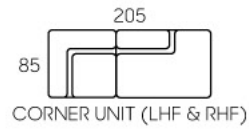

- Modern Design
- High Backrest
- Elegant Corner Suite

- Leather / Fabric Upholstery
- Chrome Finished Steel Legs

8297

8292

- Modern Design
- Leather / Fabric Upholstery
- Deep Seat
- Removable Backrest, Seat & Armrest Cushions
- Solid Wood Legs
- Available In Corner Suite