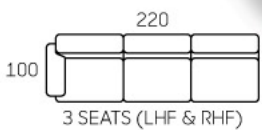

8292

- Modern Design
- Leather / Fabric Upholstery
- Deep Seat
- Removable Backrest, Seat & Armrest Cushions
- Solid Wood Legs
- Available In Corner Suite