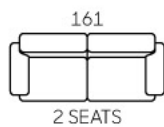

- Modern Design
- Leather / Fabric Upholstery
- Powered Backrest Adjustment
- Adjustable Armrest
- Stainless Steel Legs

8369

- Modern Design
- Leather / Fabric Upholstery
- Removable Back Cushions
- Stainless Steel Legs
- Available in 3S, 2S, 1S & Ottoman

8370