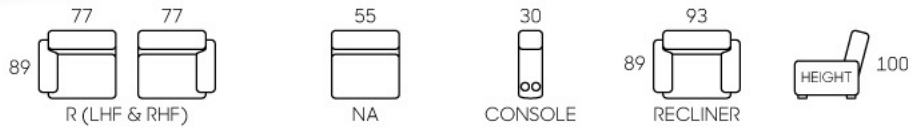

- Modern Design
- High Loadability
- Recline Action
- High Backrest
- Leather / Fabric Upholstery
- Built In Cup Holder On Armrest

3228