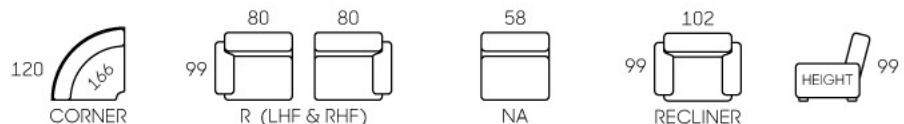

- Modern Design
- High Backrest
- Solid Wood Legs

Power action headrest & recliner fully operated

- USB port On Controller
- Leather / Fabric Upholstery
- Powered Headrest & Recliner

8333

- Modern Design
- High Backrest
- Leather / Fabric Upholstery

- Powered Headrest & Recliner
- USB port On Controller
- Solid Wood Legs
- Available In Many Setting

8327

- Modern Design
- Leather / Fabric Upholstery

- Powered Headrest
- Powered Recliner
- Available In Many Setting

3229