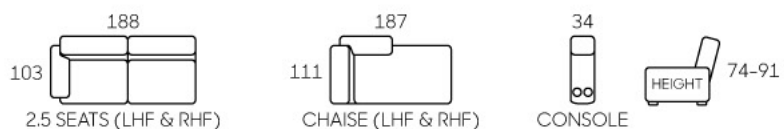

8304

- Modern Design
- Leather / Fabric Upholstery

- Adjustable Headrest
- Solid Wood Legs

- Modern Design
- Leather / Fabric Upholstery

- Adjustable Headrest & Armrest
- Solid Wood Legs

8307

- Modern Design
- Leather / Fabric Upholstery
- Optional Storage Console w/ Cupholders
- Adjustable Headrest
- Chrome Finished Steel Legs

8277