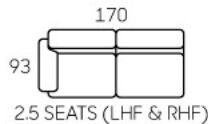

Extra storage for your bedding solutions

2.5 seats size sofa bed option available

5102

You can even turn it into a sofa bed with all the backrests & armrests moved outward

8328

- Modern Design
- Quality Fabric Upholstery
- Movable Backrest & Armrest
- Innovative & Comfort
- Stainless Steel Legs