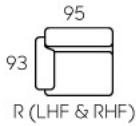

- Modern Classic Design
- Leather / Fabric Upholstery
- High Backrest
- Powered Recliner
- Available In 3S, 2S & 1S

A135N

- Modern Design
- High Backrest
- Leather / Fabric Upholstery
- Powered Recliner w/ USB port
- Solid Wood Legs

8353

- Modern Design
- High Backrest
- Leather / Fabric Upholstery
- Powered Recliner w/ USB port
- Solid Wood Legs
- Available In 3S, 2S & 1S

8298