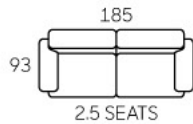

Extra storage for your bedding solutions

2.5 seats size sofa bed option available

5102

You can even turn it into a sofa bed with all the backrests & armrests moved outward

8328

- Modern Design
- Quality Fabric Upholstery
- Movable Backrest & Armrest
- Innovative & Comfort
- Stainless Steel Legs