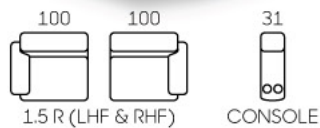

- High Backrest
- Leather / Fabric Upholstery
- Storage Console w/ Cup Holders
- Available In Many Setting
- Modern Design
- Modular Setting
- Recline Action

3182

- Modern Design
- Modular Setting
- Recline Action
- High Backrest
- Leather / Fabric Upholstery
- Storage Console w/ Cup Holders
- Available In Many Setting

3188

- Modern Design
- Modular Setting
- Recline Action
- High Backrest

- Leather / Fabric Upholstery
- Storage Console w/ Cup Holders
- Available In Many Setting (Including 1.5S)

3135