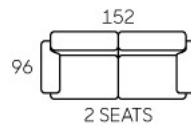

- Classic Design
- Leather / Fabric Upholstery
- High Backrest
- Solid Wood Legs
- Available In 3S, 2S & 1S

8316

- Modern Design
- Leather / Fabric Upholstery

- Comfy Deep Seating
- Solid Wood Legs
- Available in 3S, 2S & 1S

8343

8325

- Modern Design
- Fabric Upholstery
- Wide Armrests
- Solid Wood Legs
- Removable Backrest Cushions
- Available In Many Setting