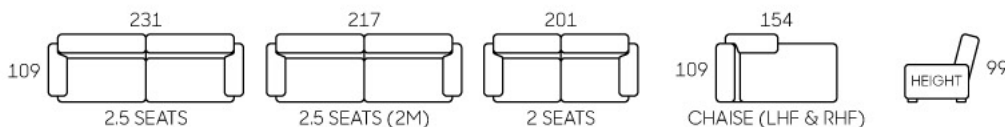

- Modern Design
- Quality Fabric Upholstery
- High Backrest
- All Backrests, Cushions & Armrests Are Movable
- Stainless Steel Legs
- Available In Chaise Unit