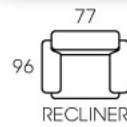

3215

- Modern Design
- Modular Setting
- Leather / Fabric Upholstery
- High Backrest
- Recline Action
- Customisable to 3S and above

3196

.....

.....

- Modern Design
- Solid Wood Armrest
(5 Colour Stains Choices)
- Leather / Fabric Upholstery
- High Backrest
- Recline Action
- Available In 3S, 2S & 1S