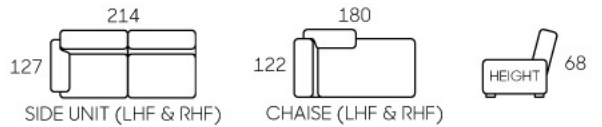

| SOFA

| 8350

- Classic Modern Design
- Leather / Fabric Upholstery
- Loose Cushion Backrest
- Comfy Deep Seating

.....

.....

| 8349

- Classic Modern Design
- Leather / Fabric Upholstery
- Removable Back Cushions
- Solid Wood Legs
- Available in 3S, 2S & 1S