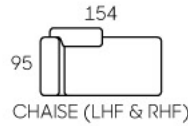

- Modern Classic Design
- Leather / Fabric Upholstery
- High Backrest
- Powered Recliner
- Available In 3S, 2S & 1S

A135N

- Modern Design
- High Backrest
- Leather / Fabric Upholstery
- Powered Recliner w/ USB port
- Solid Wood Legs

8353

- Modern Design
- High Backrest
- Leather / Fabric Upholstery
- Powered Recliner w/ USB port
- Solid Wood Legs
- Available In 3S, 2S & 1S

8298