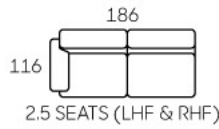

- Modern Design
- Leather / Fabric Upholstery
- Removable Back Cushions
- Stainless Steel Legs
- Available in 3S, 2S, 1S & Ottoman