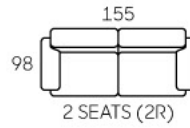

W:90cm
D:105cm
H:105cm

EXCEL 3Motors

W:98cm
D:105cm
H:106cm

- Modern Classic Design
- Leather / Fabric Upholstery
- High Backrest
- Powered Recliner
- Available In 3S, 2S & 1S

Powered reclining action

A135N