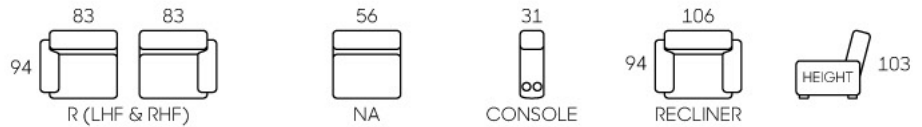

- Modern Design
- Modular Setting
- Leather / Fabric Upholstery
- 2 Tone - Fabric & PVC
- High Backrest
- Recline Action
- Storage Console w/ Cup Holders
- Customisable to 3S and above

3187