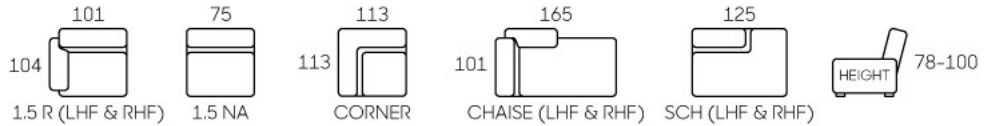

- Modern Design
- Leather / Fabric Upholstery
- Adjustable Headrest (Manual/Powered)
- Powered Recliner w/ USB port
- Stainless Steel Legs

8355