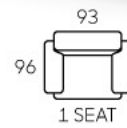

- Classic Design
- Leather / Fabric Upholstery
- High Backrest
- Solid Wood Legs
- Available In 3S, 2S & 1S

8316

- Modern Design
- Leather / Fabric Upholstery

- Comfy Deep Seating
- Solid Wood Legs
- Available in 3S, 2S & 1S

8343

8325

- Modern Design
- Fabric Upholstery
- Wide Armrests
- Solid Wood Legs
- Removable Backrest Cushions
- Available In Many Setting