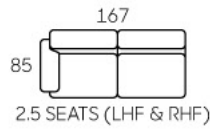

8297

8292

- Modern Design
- Leather / Fabric Upholstery
- Deep Seat
- Removable Backrest, Seat & Armrest Cushions
- Solid Wood Legs
- Available In Corner Suite

| 8323

- Modern Design
- Leather / Fabric Upholstery
- High Backrest
- Solid Wood Legs
- Available In Many Setting