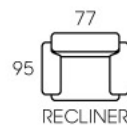

- Modern Design
- 2 Different Armrest Design Available
- 5 Colour Stains Choices For Solid Wood Armrest
- Leather / Fabric Upholstery
- High Backrest
- Recline Action
- Available In 3S, 2S & 1S

3179