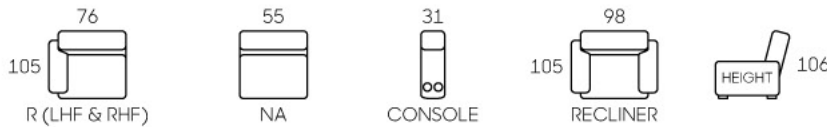

- Modern Design
- High Backrest
- Leather / Fabric Upholstery
- Powered Recliner w/ USB port
- Center Console (Storage & Cup Holders)
- Solid Wood Legs (Chaise Unit)

3183

- Modern Design
- High Backrest
- Leather / Fabric Upholstery
- Powered Headrest & Recliner
- USB port On Controller
- Available In Many Setting

EXCEL

ALICIA

W:90cm
D:105cm
H:105cm

EXCEL 3Motors

W:98cm
D:105cm
H:106cm