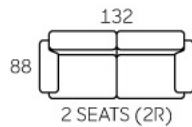

- Modern Design
- High Loadability
- Leather / Fabric Upholstery
- High Backrest
- Recline Action
- Available In 3S, 2S & 1S