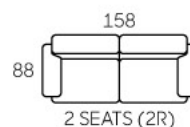

- Modern Classic Design
- High Loadability
- Leather / Fabric Upholstery
- High Backrest
- Recline Action
- Available In 3S, 2S & 1S
- 2 Armrest Decorations:

3204

- Modern Classic Design
- High Loadability
- Leather / Fabric Upholstery
- High Backrest
- Recline Action
- Available In 3S, 2S & 1S

3205

- Modern Design
- High Loadability
- Leather / Fabric Upholstery
- High Backrest
- Recline Action
- Available In 3S, 2S & 1S
- Center Drop Table w/ Cup Holders (Optional for 3S Only)

3218