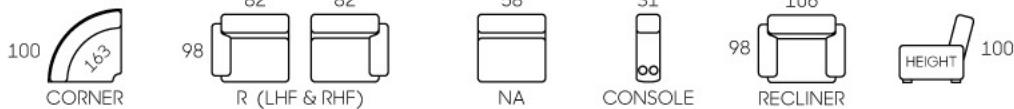

- Modern Design
- High Backrest
- Leather / Fabric Upholstery
- Powered Headrest & Recliner
- USB port On Controller

- Storage Console w/ Cup Holders
- Solid Wood Legs (Chaise)

3195

- Modern Design
- High Backrest
- Leather / Fabric Upholstery
- Powered Headrest & Recliner

- USB port On Controller
- Storage Console w/ Cup Holders
- Available In Many Setting

3194

- High Backrest
- Modern Design

- Leather / Fabric Upholstery
- Recliner Action (Manual/Powered)
- Available In Many Setting

3180