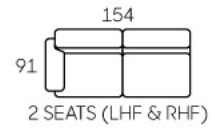

| 8351

- Modern Design
- Leather / Fabric Upholstery
- Adjustable Headrest
- Storage Chaise
- Convert To Sofa Bed

- Modern Design
- Leather / Fabric Upholstery
- Adjustable Headrest

- Storage Ottoman
- 2 Additional Stools
- Convert To Sofa Bed

| 8352