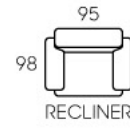

W:90cm
D:105cm
H:105cm

EXCEL 3Motors

W:98cm
D:105cm
H:106cm

- Modern Classic Design
- Leather / Fabric Upholstery
- High Backrest
- Powered Recliner
- Available In 3S, 2S & 1S

Powered reclining action

A135N