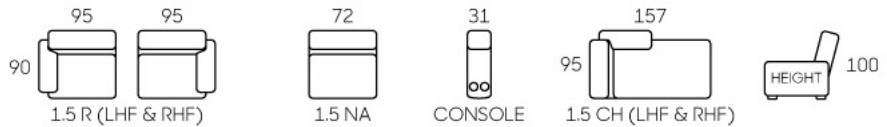

- Modern Design
- High Backrest
- Leather / Fabric Upholstery
- Powered Headrest & Recliner

- USB port On Controller
- Storage Console w/ Cup Holders
- Available In Many Setting