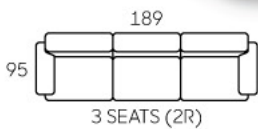

- Modern Design
- 2 Different Armrest Design Available
- 5 Colour Stains Choices For Solid Wood Armrest
- Leather / Fabric Upholstery
- High Backrest
- Recline Action
- Available In 3S, 2S & 1S