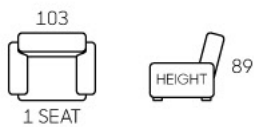

8348

- Classic Modern Design
- Leather / Fabric Upholstery
- Removable Back Cushions
- Loose Cushions
- Solid Wood Legs
- Available in 3S, 2S & 1S