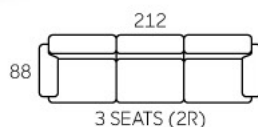

- Modern Classic Design
- High Loadability
- Leather / Fabric Upholstery
- High Backrest
- Recline Action
- Available In 3S, 2S & 1S
- 2 Armrest Decorations:

3204

- Modern Classic Design
- High Loadability
- Leather / Fabric Upholstery
- High Backrest
- Recline Action
- Available In 3S, 2S & 1S

3205

- Modern Design
- High Loadability
- Leather / Fabric Upholstery
- High Backrest
- Recline Action
- Available In 3S, 2S & 1S
- Center Drop Table w/ Cup Holders (Optional for 3S Only)

3218