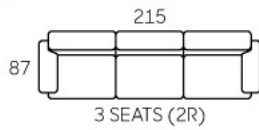

- Modern Classic Design
- High Loadability
- Leather / Fabric Upholstery
- High Backrest
- Recline Action
- Available In 3S, 2S & 1S
- 2 Armrest Decorations:

3204

- Modern Classic Design
- High Loadability
- Leather / Fabric Upholstery
- High Backrest
- Recline Action
- Available In 3S, 2S & 1S

3205

- Modern Design
- High Loadability
- Leather / Fabric Upholstery
- High Backrest
- Recline Action
- Available In 3S, 2S & 1S
- Center Drop Table w/ Cup Holders (Optional for 3S Only)

3218