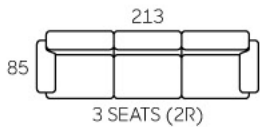

3218

- Modern Design
- High Loadability
- Leather / Fabric Upholstery
- High Backrest
- Recline Action
- Available In 3S, 2S & 1S

3214

- Modern Design
- High Loadability
- Leather / Fabric Upholstery
- High Backrest
- Recline Action
- Available In 3S, 2S & 1S