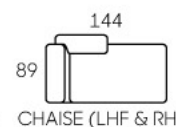

- Modern Design
- Fabric Upholstery
- Removable Backrest & Seat Cushions
- Solid Wood Legs
- Available In 3S, 2S & 1S

8287

- Modern Design
- Leather Upholstery
- Removable Backrest & Seat Cushions
- Solid Wood Legs
- Available In 3S, 2S & 1S

8288

- Modern Design
- Leather / Fabric Upholstery
- Removable Backrest Cushions
- Solid Wood Legs
- Available In 3S, 2S & 1S

8334