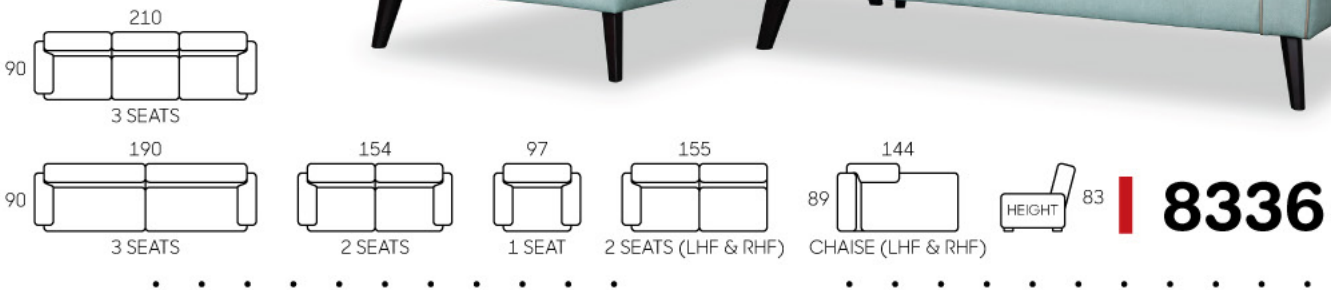

- Modern Design
- Leather / Fabric Upholstery
- Removable Backrest & Seat Cushions
- Solid Wood Legs
- Available In 3S, 2S & 1S