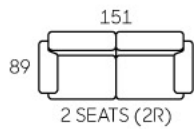

- Modern Design
- High Loadability
- Leather / Fabric Upholstery
- High Backrest
- Recline Action
- Available In 3S, 2S & 1S