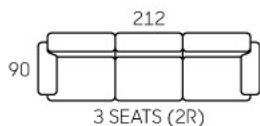

- Modern Design
- High Loadability
- Recline Action
- High Backrest
- Leather / Fabric Upholstery
- Center Drop Table Feature (Optional for 3S)
- Available In 3S, 2.5S, 2S & 1S

3202