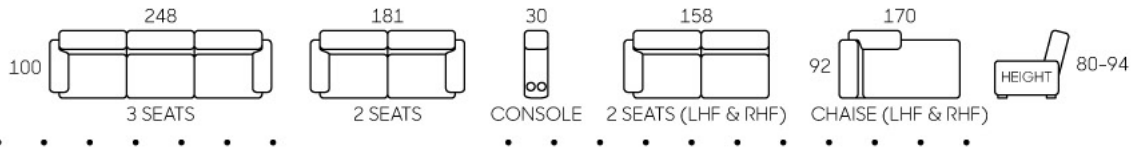

8277

- Modern Design
- Leather / Fabric Upholstery
- Extendable Seats
- Adjustable Headrest
- Chrome Finished Steel Legs

- Optional Storage Console w/ Cupholders

8201

- Modern Design
- Leather / Fabric Upholstery
- Removable Arm Cushions
- Adjustable Headrest
- Chrome Finished Steel Legs