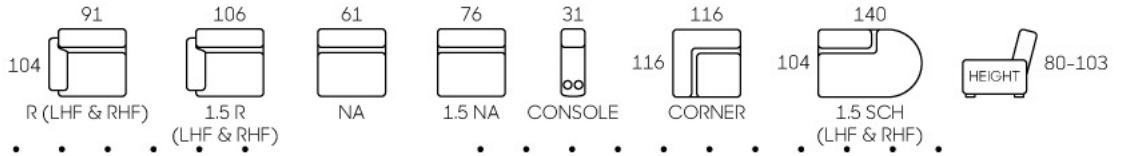

- Modern Design
- Leather / Fabric Upholstery
- Adjustable Headrest (Manual/Powered)
- Powered Recliner w/ USB port
- Center Console (Storage & Cup Holders)
- Stainless Steel Legs
- Available In Many Setting (1S & 1.5S)

8317

- Modern Design
- Leather / Fabric Upholstery
- Adjustable Headrest (Manual/Powered)
- Powered Recliner w/ USB port
- Center Console (Storage & Cup Holders)
- Stainless Steel Legs
- Available In Many Setting (1S & 1.5S)

8320

- Modern Design
- High Backrest
- Leather / Fabric Upholstery
- Powered Headrest & Recliner
- USB port On Controller
- Solid Wood Legs
- Available In 3S, 2S & 1S

8341