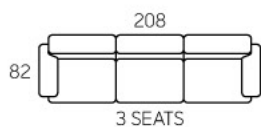

- Modern Design
- Fabric Upholstery
- Removable Backrest & Seat Cushions
- Solid Wood Legs
- Available In 3S, 2S & 1S

8287

- Modern Design
- Leather Upholstery
- Removable Backrest & Seat Cushions
- Solid Wood Legs
- Available In 3S, 2S & 1S

8288

- Modern Design
- Leather / Fabric Upholstery
- Removable Backrest Cushions
- Solid Wood Legs
- Available In 3S, 2S & 1S

8334