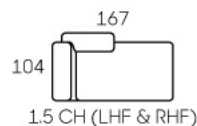

| RECLINER

- Modern Design
- Leather / Fabric Upholstery
- Adjustable Headrest (Manual/Powered)
- Powered Recliner
- Solid Wood Legs
- Available In Many Setting

- Storage Console Features:
  - -Wooden Tray Installed
  - -Hidden Cup Holders
  - -Reading Light
  - -Power Sockets

| **8358**