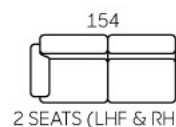

- Modern Design
- Fabric Upholstery
- Removable Backrest & Seat Cushions
- Solid Wood Legs
- Available In 3S, 2S & 1S

8287

- Modern Design
- Leather Upholstery
- Removable Backrest & Seat Cushions
- Solid Wood Legs
- Available In 3S, 2S & 1S

8288

- Modern Design
- Leather / Fabric Upholstery
- Removable Backrest Cushions
- Solid Wood Legs
- Available In 3S, 2S & 1S

8334