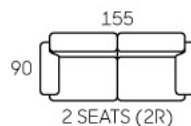

- Modern Design
- High Loadability
- Recline Action
- High Backrest
- Leather / Fabric Upholstery
- Center Drop Table Feature (Optional for 3S)
- Available In 3S, 2.5S, 2S & 1S

3202