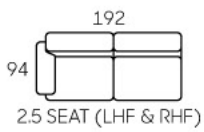

- Modern Design
- Leather / Fabric Upholstery
- Solid Structure & Steel Legs
- Removable Back Cushions (Zip Fastener)