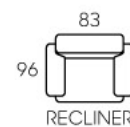

3210

.....

.....

- Modern Design
- Solid Wood Armrest
(5 Colour Stains Choices)
- Leather / Fabric Upholstery
- High Backrest
- Recline Action
- Available In 3S, 2S & 1S

3193

.....

.....

- High Backrest
- Leather / Fabric Upholstery
- Storage Console w/ Cup Holders
- Available In Many Setting
- Modern Design
- Modular Setting
- Recline Action