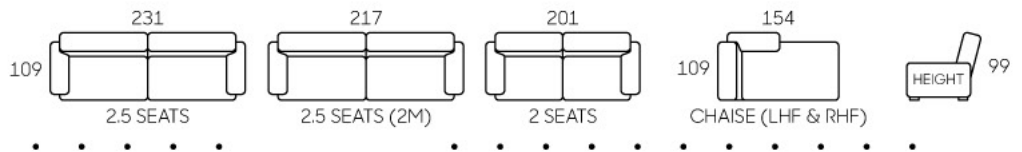

- Modern Design
- Quality Fabric Upholstery
- High Backrest
- All Backrests, Cushions & Armrests Are Movable
- Stainless Steel Legs
- Available In Chaise Unit

You can arrange as freely as you like

187

You can arrange as freely as you like

- Modern Design
- Quality Fabric Upholstery
- High Backrest
- All Backrests, Cushions & Armrests Are Movable
- Stainless Steel Legs
- Available In Chaise Unit

1900