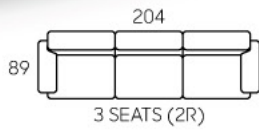

- Modern Design
- High Loadability
- Leather / Fabric Upholstery
- High Backrest
- Recline Action
- Available In 3S, 2S & 1S

3200