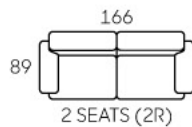

- Modern Classic Design
- High Loadability
- Leather / Fabric Upholstery
- High Backrest
- Recline Action
- Available In 3S, 2S & 1S

3205