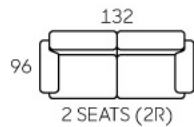

.....

.....

- Modern Design
- Solid Wood Armrest
  (5 Colour Stains Choices)
- Leather / Fabric Upholstery
- High Backrest
- Recline Action
- Available In 3S, 2S & 1S