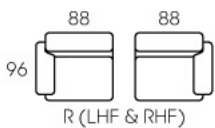

- High Backrest
- Leather / Fabric Upholstery
- Storage Console w/ Cup Holders
- Available In Many Setting
- Modern Design
- Modular Setting
- Recline Action

3182

- Modern Design
- Modular Setting
- Recline Action
- High Backrest
- Leather / Fabric Upholstery
- Storage Console w/ Cup Holders
- Available In Many Setting

3188

- Modern Design
- Modular Setting
- Recline Action
- High Backrest

- Leather / Fabric Upholstery
- Storage Console w/ Cup Holders
- Available In Many Setting (Including 1.5S)

3135