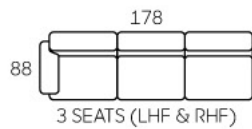

8337

- Modern Design
- Leather / Fabric Upholstery
- Removable Backrest Cushions

- Corner Suite
- Solid Wood Legs
- Storage Ottoman

8339

8340

- Modern Design
- Leather / Fabric Upholstery
- Cup Holder On Armrest
- Storage Chaise
- Convert To Sofa Bed