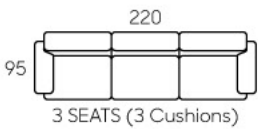

- Modern Design
- Leather / Fabric Upholstery
- High Backrest
- Solid Wood Legs
- Available In 3S(3C), 3S(2C), 2S & 1S