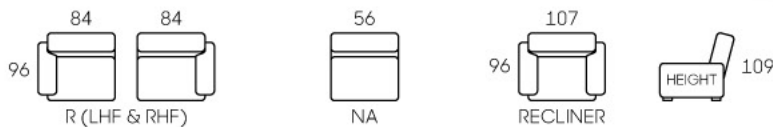

- Modern Design
- Modular Setting
- Leather / Fabric Upholstery
- High Backrest
- Recline Action
- Customisable to 3S and above