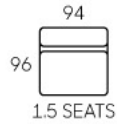

931C

- Modern Design
- Quality Fabric Upholstery
- High Loadability
- Removable Backrest Cushions
- Ottoman Available
- Solid Wood Legs
- Flexible Combination

950

- Modern Design
- Leather / Fabric Upholstery
- Removable Backrest Cushions