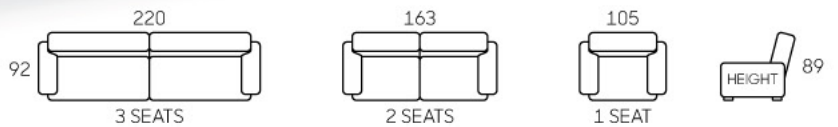

| SOFA

| 8350

- Classic Modern Design
- Leather / Fabric Upholstery
- Loose Cushion Backrest
- Comfy Deep Seating

.....

.....

| 8349

- Classic Modern Design
- Leather / Fabric Upholstery
- Removable Back Cushions
- Solid Wood Legs
- Available in 3S, 2S & 1S