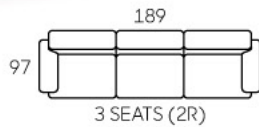

- Modern Design
- Solid Wood Armrest (5 Colour Stains Choices)
- Leather / Fabric Upholstery
- High Backrest
- Recline Action
- Available In 3S, 2S & 1S

3184