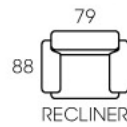

- Modern Design
- High Loadability
- Leather / Fabric Upholstery
- High Backrest
- Recline Action
- Available In 3S, 2S & 1S

3227