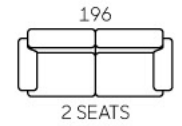

- Classic Design
- Leather / Fabric Upholstery
- High Backrest
- Solid Wood Legs
- Available In 3S, 2S & 1S

8316

- Modern Design
- Leather / Fabric Upholstery

- Comfy Deep Seating
- Solid Wood Legs
- Available in 3S, 2S & 1S

8343

8325

- Modern Design
- Fabric Upholstery
- Wide Armrests
- Solid Wood Legs
- Removable Backrest Cushions
- Available In Many Setting