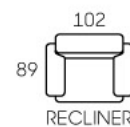

3222

- Modern Design
- High Loadability
- Recline Action
- High Backrest
- Leather / Fabric Upholstery
- Built In Cup Holder On Armrest

3228

- Modern Classic Design
- Leather / Fabric Upholstery
- High Backrest
- Recline Action
- Available In 3S, 2S & 1S