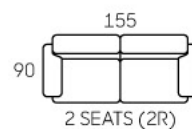

- Modern Design
- High Loadability
- Leather / Fabric Upholstery
- High Backrest
- Recline Action
- Available In 3S, 2S & 1S

3201