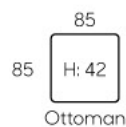

- Modern Design
- Quality Fabric Upholstery
- High Loadability
- Removable Backrest Cushions
- Ottoman Available
- Solid Wood Legs
- Flexible Combination

950

- Modern Design
- Leather / Fabric Upholstery
- Removable Backrest Cushions

- Corner Suite
- Solid Wood Legs
- Ottoman Available

8338