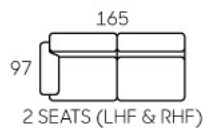

| 8351

- Modern Design
- Leather / Fabric Upholstery
- Adjustable Headrest
- Storage Chaise
- Convert To Sofa Bed

- Modern Design
- Leather / Fabric Upholstery
- Adjustable Headrest

- Storage Ottoman
- 2 Additional Stools
- Convert To Sofa Bed

| 8352