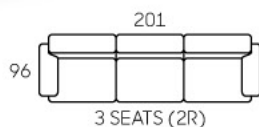

3210

.....

.....

- Modern Design
- Solid Wood Armrest
(5 Colour Stains Choices)
- Leather / Fabric Upholstery
- High Backrest
- Recline Action
- Available In 3S, 2S & 1S

3193

.....

.....

- High Backrest
- Leather / Fabric Upholstery
- Storage Console w/ Cup Holders
- Available In Many Setting
- Modern Design
- Modular Setting
- Recline Action