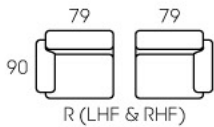

3210

.....

.....

- Modern Design
- Solid Wood Armrest
(5 Colour Stains Choices)
- Leather / Fabric Upholstery
- High Backrest
- Recline Action
- Available In 3S, 2S & 1S

3193

.....

.....

- High Backrest
- Leather / Fabric Upholstery
- Storage Console w/ Cup Holders
- Available In Many Setting
- Modern Design
- Modular Setting
- Recline Action