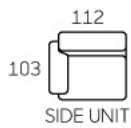

- Modern Design
- Leather / Fabric Upholstery
- Solid Structure & Steel Legs
- Removable Back Cushions (Zip Fastener)

8359

- Modern Design
- Leather / Fabric Upholstery
- Comfy Deep Seating
- Modular Seating System

8354

- Modern Design
- Leather / Fabric Upholstery
- Adjustable Headrest
- Comfy Deep Seating
- Solid Wood Legs
- Available in 3S, 2S & 1S

8362