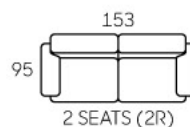

- Modern Classic Design
- Leather / Fabric Upholstery
- High Backrest
- Powered Recliner
- Available In 3S, 2S & 1S

A135N

- Modern Design
- High Backrest
- Leather / Fabric Upholstery
- Powered Recliner w/ USB port
- Solid Wood Legs

8353

- Modern Design
- High Backrest
- Leather / Fabric Upholstery
- Powered Recliner w/ USB port
- Solid Wood Legs
- Available In 3S, 2S & 1S

8298