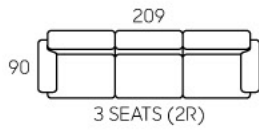

- Modern Design
- High Loadability
- Leather / Fabric Upholstery
- High Backrest
- Recline Action
- Available In 3S, 2S & 1S

3214