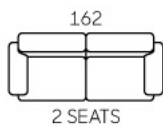

8363

8347

- Classic Modern Design
- Leather / Fabric Upholstery
- Removable Back Cushions
- Loose Cushions
- Solid Wood Legs
- Available in 3S, 2S & 1S

8348

- Classic Modern Design
- Leather / Fabric Upholstery
- Removable Back Cushions
- Loose Cushions
- Solid Wood Legs
- Available in 3S, 2S & 1S