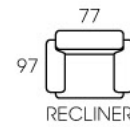

- Modern Design
- Solid Wood Armrest (5 Colour Stains Choices)
- Leather / Fabric Upholstery
- High Backrest
- Recline Action
- Available In 3S, 2S & 1S

3184