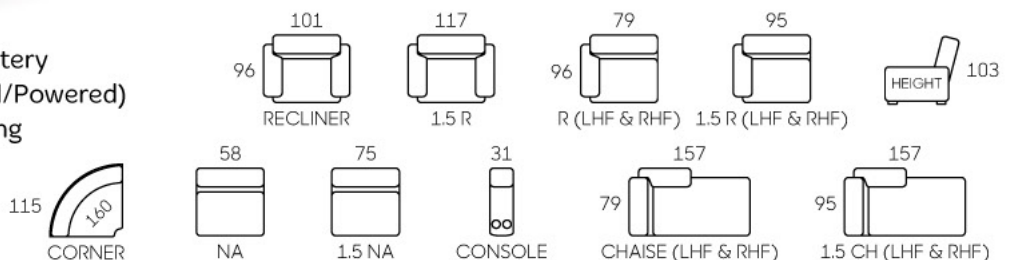

- Modern Design
- High Backrest
- Leather / Fabric Upholstery
- Powered Headrest & Recliner
- USB port On Controller

- Storage Console w/ Cup Holders
- Solid Wood Legs (Chaise)

3195

- Modern Design
- High Backrest
- Leather / Fabric Upholstery
- Powered Headrest & Recliner

- USB port On Controller
- Storage Console w/ Cup Holders
- Available In Many Setting

3194

- High Backrest
- Modern Design

- Leather / Fabric Upholstery
- Recliner Action (Manual/Powered)
- Available In Many Setting

3180