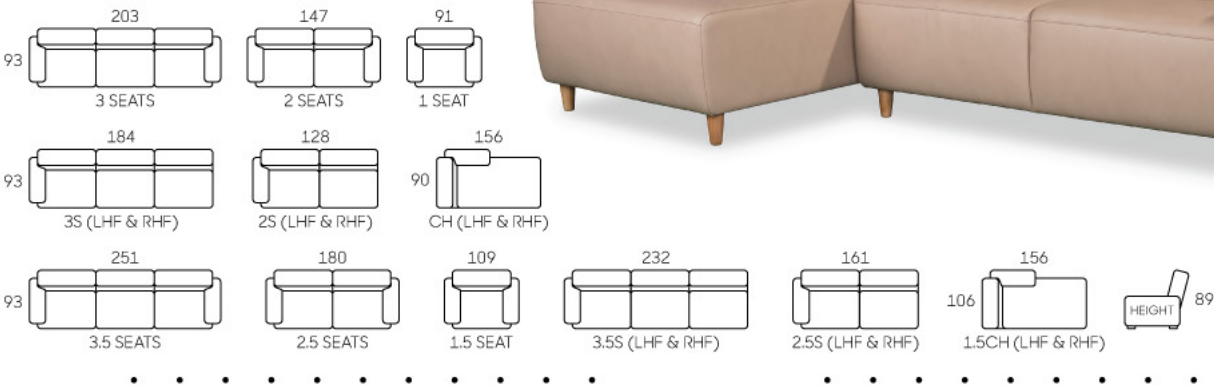

8297

8292

- Modern Design
- Leather / Fabric Upholstery
- Deep Seat
- Removable Backrest, Seat & Armrest Cushions
- Solid Wood Legs
- Available In Corner Suite

| 8323

- Modern Design
- Leather / Fabric Upholstery
- High Backrest
- Solid Wood Legs
- Available In Many Setting