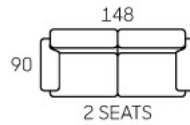

- Corner Suite
- Solid Wood Legs
- Ottoman Available

8338

- Modern Design
- Fabric Upholstery
- Removable Backrest & Seat Cushions
- Solid Wood Legs
- Available In 3S, 2S & 1S

8287

- Modern Design
- Leather Upholstery
- Removable Backrest & Seat Cushions
- Solid Wood Legs
- Available In 3S, 2S & 1S