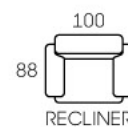

- Modern Classic Design
- High Loadability
- Leather / Fabric Upholstery
- High Backrest
- Recline Action
- Available In 3S, 2S & 1S
- 2 Armrest Decorations:

3204

- Modern Classic Design
- High Loadability
- Leather / Fabric Upholstery
- High Backrest
- Recline Action
- Available In 3S, 2S & 1S

3205

- Modern Design
- High Loadability
- Leather / Fabric Upholstery
- High Backrest
- Recline Action
- Available In 3S, 2S & 1S
- Center Drop Table w/ Cup Holders (Optional for 3S Only)

3218