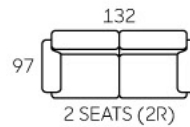

- Modern Design
- Solid Wood Armrest (5 Colour Stains Choices)
- Leather / Fabric Upholstery
- High Backrest
- Recline Action
- Available In 3S, 2S & 1S

3184