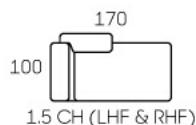

- High Backrest
- Leather / Fabric Upholstery
- Storage Console w/ Cup Holders
- Available In Many Setting
- Modern Design
- Modular Setting
- Recline Action

3182

- Modern Design
- Modular Setting
- Recline Action
- High Backrest
- Leather / Fabric Upholstery
- Storage Console w/ Cup Holders
- Available In Many Setting

3188

- Modern Design
- Modular Setting
- Recline Action
- High Backrest

- Leather / Fabric Upholstery
- Storage Console w/ Cup Holders
- Available In Many Setting (Including 1.5S)

3135