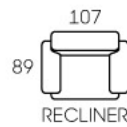

- Modern Classic Design
- High Loadability
- Leather / Fabric Upholstery
- High Backrest
- Recline Action
- Available In 3S, 2S & 1S

3205