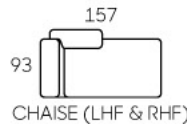

Extra storage for your bedding solutions

2.5 seats size sofa bed option available

5102

You can even turn it into a sofa bed with all the backrests & armrests moved outward

8328

- Modern Design
- Quality Fabric Upholstery
- Movable Backrest & Armrest
- Innovative & Comfort
- Stainless Steel Legs