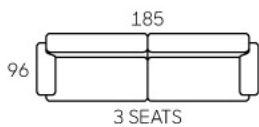

- Modern Design
- Leather / Fabric Upholstery
- Powered Backrest Adjustment
- Adjustable Armrest
- Stainless Steel Legs

8369

- Modern Design
- Leather / Fabric Upholstery
- Removable Back Cushions
- Stainless Steel Legs
- Available in 3S, 2S, 1S & Ottoman

8370