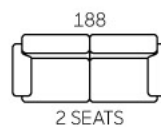

8343

8325

- Modern Design
- Fabric Upholstery
- Wide Armrests
- Solid Wood Legs
- Removable Backrest Cushions
- Available In Many Setting