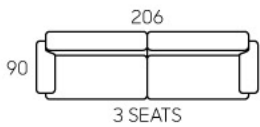

- Corner Suite
- Solid Wood Legs
- Ottoman Available

8338

- Modern Design
- Fabric Upholstery
- Removable Backrest & Seat Cushions
- Solid Wood Legs
- Available In 3S, 2S & 1S

8287

- Modern Design
- Leather Upholstery
- Removable Backrest & Seat Cushions
- Solid Wood Legs
- Available In 3S, 2S & 1S