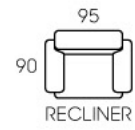

- Modern Design
- High Loadability
- Leather / Fabric Upholstery
- High Backrest
- Recline Action
- Available In 3S, 2S & 1S

3214