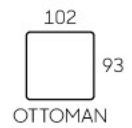

8354

- Modern Design
- Leather / Fabric Upholstery
- Adjustable Headrest
- Comfy Deep Seating
- Solid Wood Legs
- Available in 3S, 2S & 1S

8362

- Modern Design
- Leather / Fabric Upholstery
- Powered Backrest Adjustment
- Adjustable Armrest
- Stainless Steel Legs