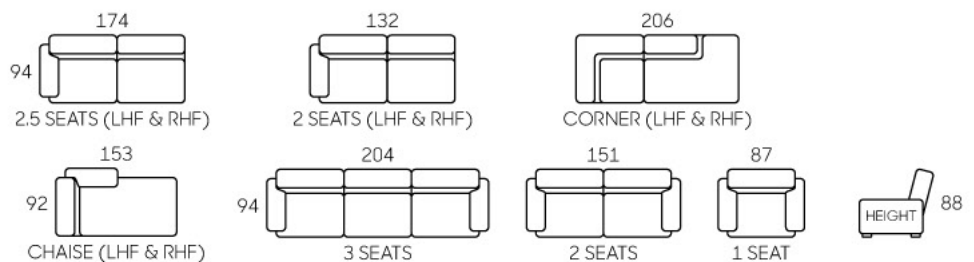

| 8323

- Modern Design
- Leather / Fabric Upholstery
- High Backrest
- Solid Wood Legs
- Available In Many Setting

- Modern Design
- Leather / Fabric Upholstery
- High Backrest
- Solid Wood Legs
- Available In Many Setting

| 8303