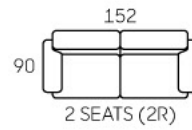

- Modern Design
- High Loadability
- Leather / Fabric Upholstery
- High Backrest
- Recline Action
- Available In 3S, 2S & 1S

3214