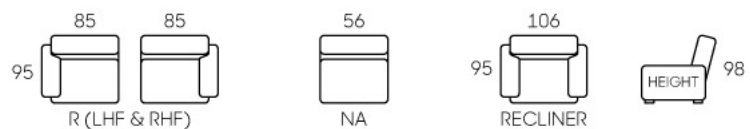

- Modern Design
- Modular Setting
- Leather / Fabric Upholstery
- 2 Tone - Fabric & PVC
- High Backrest
- Recline Action
- Storage Console w/ Cup Holders
- Customisable to 3S and above

3187

- Modern Design
- Modular Setting
- Leather / Fabric Upholstery
- High Backrest
- Recline Action
- Customisable to 3S and above

3190

- Modern Design
- Modular Setting
- Leather / Fabric Upholstery
- High Backrest
- Recline Action
- Customisable to 3S and above

3215