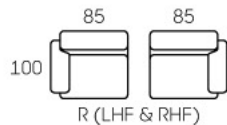

- High Backrest
- Leather / Fabric Upholstery
- Storage Console w/ Cup Holders
- Available In Many Setting
- Modern Design
- Modular Setting
- Recline Action

3182

- Modern Design
- Modular Setting
- Recline Action
- High Backrest
- Leather / Fabric Upholstery
- Storage Console w/ Cup Holders
- Available In Many Setting

3188

- Modern Design
- Modular Setting
- Recline Action
- High Backrest

- Leather / Fabric Upholstery
- Storage Console w/ Cup Holders
- Available In Many Setting (Including 1.5S)

3135