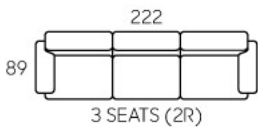

- Modern Classic Design
- High Loadability
- Leather / Fabric Upholstery
- High Backrest
- Recline Action
- Available In 3S, 2S & 1S