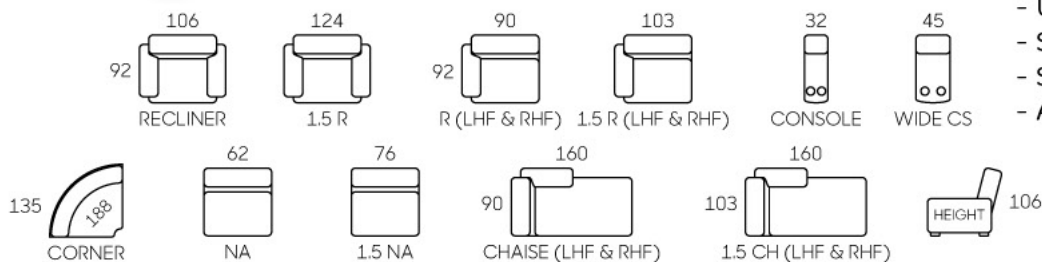

Reading light & International power sockets

- Modern Design
- High Backrest
- Leather / Fabric Upholstery

- Powered Headrest & Recliner
- USB port On Controller
- Storage Console w/ Cup Holders
- Solid Wood Legs
- Available In Many Setting