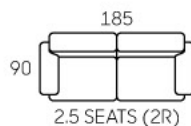

- Modern Design
- High Loadability
- Recline Action
- High Backrest
- Leather / Fabric Upholstery
- Center Drop Table Feature (Optional for 3S)
- Available In 3S, 2.5S, 2S & 1S

3202