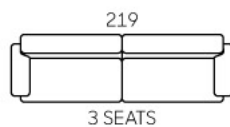

8343

8325

- Modern Design
- Fabric Upholstery
- Wide Armrests
- Solid Wood Legs
- Removable Backrest Cushions
- Available In Many Setting