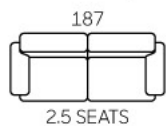

8292

- Modern Design
- Leather / Fabric Upholstery
- Deep Seat
- Removable Backrest, Seat & Armrest Cushions
- Solid Wood Legs
- Available In Corner Suite