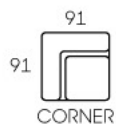

- Modern Design
- Leather / Fabric Upholstery
- Solid Structure & Steel Legs
- Removable Back Cushions (Zip Fastener)