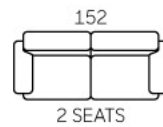

8363

8347

- Classic Modern Design
- Leather / Fabric Upholstery
- Removable Back Cushions
- Loose Cushions
- Solid Wood Legs
- Available in 3S, 2S & 1S

8348

- Classic Modern Design
- Leather / Fabric Upholstery
- Removable Back Cushions
- Loose Cushions
- Solid Wood Legs
- Available in 3S, 2S & 1S