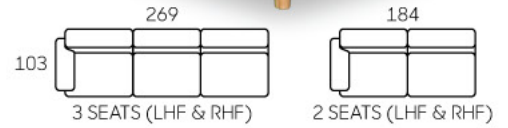

- Modern Design
- Comfy Wide Seats
- Solid Wood Legs
- Available in Corner Sofa
- Leather / Fabric Upholstery
- Removable Backrest & Seat Cushions

8280

8281

- Modern Design
- Fabric Upholstery
- Removable Backrest & Seat Cushions
- Solid Wood Legs
- Setting Available in L-Shape & Corner Sofa

8301

- Fixed Seat Cushions
- Leather Upholstery