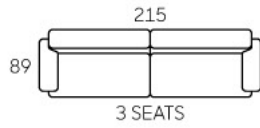

- Modern Design
- Leather / Fabric Upholstery
- Removable Backrest Cushions
- Solid Wood Legs
- Available In 3S, 2S & 1S

8306

- Modern Design
- Leather / Fabric Upholstery
- High Backrest
- Solid Wood Legs
- Available In 3S(3C), 3S(2C), 2S & 1S

8283

- Modern Design
- Leather / Fabric Upholstery
- High Backrest
- Solid Wood Legs
- Available In 3S(3C), 3S(2C), 2S & 1S

8282