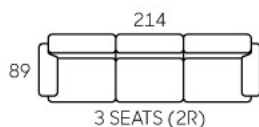

- Modern Design
- High Loadability
- Leather / Fabric Upholstery
- High Backrest
- Recline Action
- Available In 3S, 2S & 1S

3222