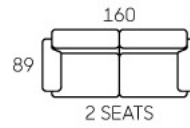

- Modern Design
- Leather / Fabric Upholstery
- Removable Backrest Cushions
- Solid Wood Legs
- Available In 3S, 2S & 1S

8306

- Modern Design
- Leather / Fabric Upholstery
- High Backrest
- Solid Wood Legs
- Available In 3S(3C), 3S(2C), 2S & 1S

8283

- Modern Design
- Leather / Fabric Upholstery
- High Backrest
- Solid Wood Legs
- Available In 3S(3C), 3S(2C), 2S & 1S

8282