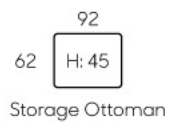

8337

- Modern Design
- Leather / Fabric Upholstery
- Removable Backrest Cushions

- Corner Suite
- Solid Wood Legs
- Storage Ottoman

8339

8340

- Modern Design
- Leather / Fabric Upholstery
- Cup Holder On Armrest
- Storage Chaise
- Convert To Sofa Bed