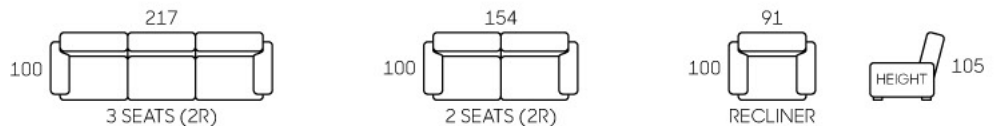

- Modern Design
- High Backrest
- Leather / Fabric Upholstery
- Powered Headrest & Recliner
- USB port On Controller
- Solid Wood Legs
- Available In 3S, 2S & 1S

8341