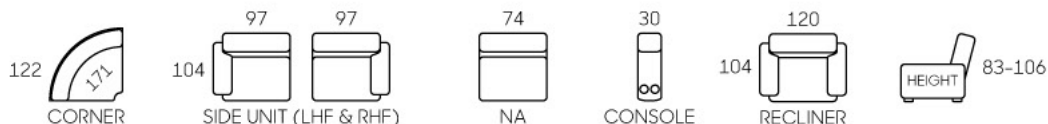

- Modern Design
- Leather / Fabric Upholstery
- Adjustable Headrest (Manual/Powered)
- Powered Recliner w/ USB port
- Stainless Steel Legs
- Available In Many Setting (1S & 1.5S)

8308

- Modern Design
- Leather / Fabric Upholstery
- Adjustable Headrest (Manual/Powered)
- Powered Recliner
- Available In Many Setting

- Storage Console Features:
  - Wooden Tray Installed
  - Hidden Cup Holders
  - Reading Light
  - Power Sockets

3224