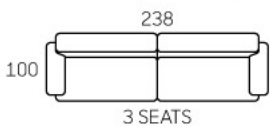

8297

8292

- Modern Design
- Leather / Fabric Upholstery
- Deep Seat
- Removable Backrest, Seat & Armrest Cushions
- Solid Wood Legs
- Available In Corner Suite

| 8323

- Modern Design
- Leather / Fabric Upholstery
- High Backrest
- Solid Wood Legs
- Available In Many Setting