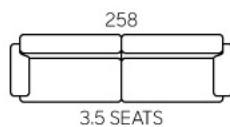

8343

8325

- Modern Design
- Fabric Upholstery
- Wide Armrests
- Solid Wood Legs
- Removable Backrest Cushions
- Available In Many Setting