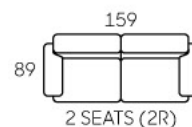

- Modern Design
- High Loadability
- Leather / Fabric Upholstery
- High Backrest
- Recline Action
- Available In 3S, 2S & 1S

3222