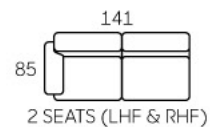

8337

- Modern Design
- Leather / Fabric Upholstery
- Removable Backrest Cushions

- Corner Suite
- Solid Wood Legs
- Storage Ottoman

8339

8340

- Modern Design
- Leather / Fabric Upholstery
- Cup Holder On Armrest
- Storage Chaise
- Convert To Sofa Bed