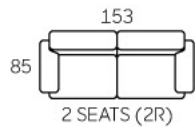

3218

- Modern Design
- High Loadability
- Leather / Fabric Upholstery
- High Backrest
- Recline Action
- Available In 3S, 2S & 1S

3214

- Modern Design
- High Loadability
- Leather / Fabric Upholstery
- High Backrest
- Recline Action
- Available In 3S, 2S & 1S