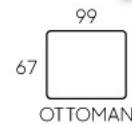

| 8351

- Modern Design
- Leather / Fabric Upholstery
- Adjustable Headrest
- Storage Chaise
- Convert To Sofa Bed

- Modern Design
- Leather / Fabric Upholstery
- Adjustable Headrest

- Storage Ottoman
- 2 Additional Stools
- Convert To Sofa Bed

| 8352