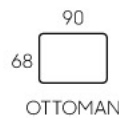

- Modern Design
- Leather / Fabric Upholstery
- Powered Backrest Adjustment
- Adjustable Armrest
- Stainless Steel Legs

8369

- Modern Design
- Leather / Fabric Upholstery
- Removable Back Cushions
- Stainless Steel Legs
- Available in 3S, 2S, 1S & Ottoman

8370