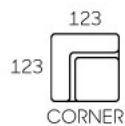

| RECLINER

- Modern Design
- Leather / Fabric Upholstery
- Adjustable Headrest (Manual/Powered)
- Powered Recliner
- Solid Wood Legs
- Available In Many Setting

- Storage Console Features:
  - -Wooden Tray Installed
  - -Hidden Cup Holders
  - -Reading Light
  - -Power Sockets

| **8358**