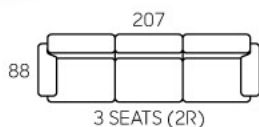

- Modern Design
- High Loadability
- Leather / Fabric Upholstery
- High Backrest
- Recline Action
- Available In 3S, 2S & 1S

3219