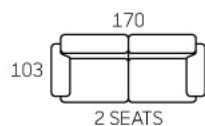

- Modern Design
- Leather / Fabric Upholstery
- Adjustable Headrest
- Comfy Deep Seating
- Solid Wood Legs
- Available in 3S, 2S & 1S