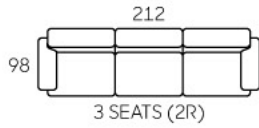

W:90cm
D:105cm
H:105cm

EXCEL 3Motors

W:98cm
D:105cm
H:106cm

- Modern Classic Design
- Leather / Fabric Upholstery
- High Backrest
- Powered Recliner
- Available In 3S, 2S & 1S

Powered reclining action

A135N