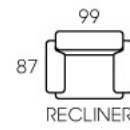

- Modern Classic Design
- High Loadability
- Leather / Fabric Upholstery
- High Backrest
- Recline Action
- Available In 3S, 2S & 1S
- 2 Armrest Decorations:

3204

- Modern Classic Design
- High Loadability
- Leather / Fabric Upholstery
- High Backrest
- Recline Action
- Available In 3S, 2S & 1S

3205

- Modern Design
- High Loadability
- Leather / Fabric Upholstery
- High Backrest
- Recline Action
- Available In 3S, 2S & 1S
- Center Drop Table w/ Cup Holders (Optional for 3S Only)

3218