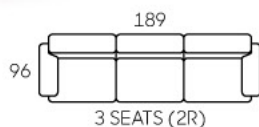

- Modern Design
- Solid Wood Armrest (5 Colour Stains Choices)
- Leather / Fabric Upholstery
- High Backrest
- Recline Action
- Available In 3S, 2S & 1S

3176

EXCEL

W:98cm x D:105cm x H:106cm

GALWAY

W:100cm x D:92cm x H:106cm