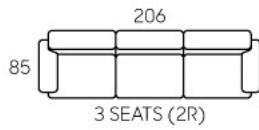

- Modern Design
- High Loadability
- Recline Action
- High Backrest
- Leather / Fabric Upholstery
- Built In Cup Holder On Armrest
- Available In 3S, 2S, 1S & Home Theater Setting

3211

- Modern Design
- High Loadability
- Leather / Fabric Upholstery
- High Backrest
- Recline Action
- Available In 3S, 2S & 1S

3227

- Modern Design
- High Loadability
- Leather / Fabric Upholstery
- High Backrest
- Recline Action
- Available In 3S, 2S & 1S

3222