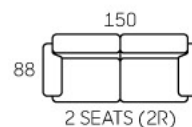

- Modern Design
- High Loadability
- Leather / Fabric Upholstery
- High Backrest
- Recline Action
- Available In 3S, 2S & 1S

3219