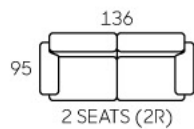

- Modern Design
- 2 Different Armrest Design Available
- 5 Colour Stains Choices For Solid Wood Armrest
- Leather / Fabric Upholstery
- High Backrest
- Recline Action
- Available In 3S, 2S & 1S