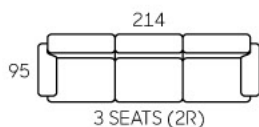

- Modern Classic Design
- Leather / Fabric Upholstery
- High Backrest
- Powered Recliner
- Available In 3S, 2S & 1S

A135N

- Modern Design
- High Backrest
- Leather / Fabric Upholstery
- Powered Recliner w/ USB port
- Solid Wood Legs

8353

- Modern Design
- High Backrest
- Leather / Fabric Upholstery
- Powered Recliner w/ USB port
- Solid Wood Legs
- Available In 3S, 2S & 1S

8298