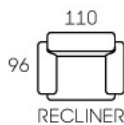

- High Backrest
- Leather / Fabric Upholstery
- Storage Console w/ Cup Holders
- Available In Many Setting
- Modern Design
- Modular Setting
- Recline Action

3182

- Modern Design
- Modular Setting
- Recline Action
- High Backrest
- Leather / Fabric Upholstery
- Storage Console w/ Cup Holders
- Available In Many Setting

3188

- Modern Design
- Modular Setting
- Recline Action
- High Backrest

- Leather / Fabric Upholstery
- Storage Console w/ Cup Holders
- Available In Many Setting (Including 1.5S)

3135