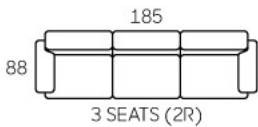

- Modern Design
- High Loadability
- Leather / Fabric Upholstery
- High Backrest
- Recline Action
- Available In 3S, 2S & 1S