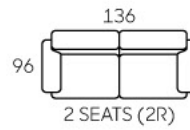

- Modern Design
- Modular Setting
- Leather / Fabric Upholstery
- High Backrest
- Recline Action
- Customisable to 3S and above

3196

.....

.....

- Modern Design
- Solid Wood Armrest
  (5 Colour Stains Choices)
- Leather / Fabric Upholstery
- High Backrest
- Recline Action
- Available In 3S, 2S & 1S

3210

.....

.....

- Modern Design
- Solid Wood Armrest
  (5 Colour Stains Choices)
- Leather / Fabric Upholstery
- High Backrest
- Recline Action
- Available In 3S, 2S & 1S

3193

.....

.....