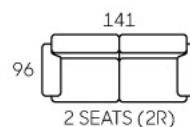

3210

.....

.....

- Modern Design
- Solid Wood Armrest
(5 Colour Stains Choices)
- Leather / Fabric Upholstery
- High Backrest
- Recline Action
- Available In 3S, 2S & 1S

3193

.....

.....

- High Backrest
- Leather / Fabric Upholstery
- Storage Console w/ Cup Holders
- Available In Many Setting
- Modern Design
- Modular Setting
- Recline Action