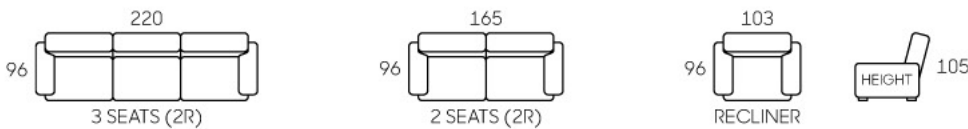

3222

- Modern Design
- High Loadability
- Recline Action
- High Backrest
- Leather / Fabric Upholstery
- Built In Cup Holder On Armrest

3228

- Modern Classic Design
- Leather / Fabric Upholstery
- High Backrest
- Recline Action
- Available In 3S, 2S & 1S