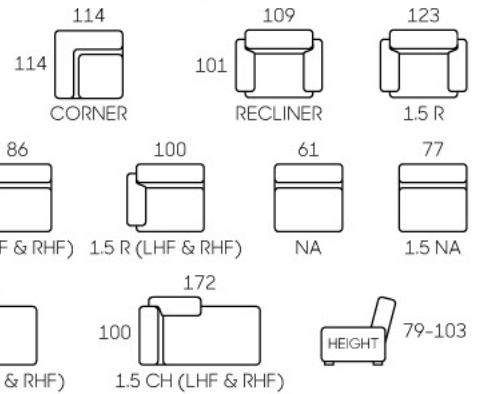

- Modern Design
- Leather / Fabric Upholstery
- Adjustable Headrest (Manual/Powered)
- Powered Recliner w/ USB port
- Stainless Steel Legs
- Available In Many Setting (IS & 1.5S)