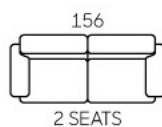

- Modern Design
- Fabric Upholstery
- Removable Backrest & Seat Cushions
- Solid Wood Legs
- Available In 3S, 2S & 1S

8287

- Modern Design
- Leather Upholstery
- Removable Backrest & Seat Cushions
- Solid Wood Legs
- Available In 3S, 2S & 1S

8288

- Modern Design
- Leather / Fabric Upholstery
- Removable Backrest Cushions
- Solid Wood Legs
- Available In 3S, 2S & 1S

8334