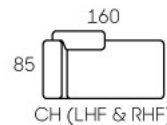

- High Backrest
- Leather / Fabric Upholstery
- Storage Console w/ Cup Holders
- Available In Many Setting
- Modern Design
- Modular Setting
- Recline Action

3182

- Modern Design
- Modular Setting
- Recline Action
- High Backrest
- Leather / Fabric Upholstery
- Storage Console w/ Cup Holders
- Available In Many Setting

3188

- Modern Design
- Modular Setting
- Recline Action
- High Backrest

- Leather / Fabric Upholstery
- Storage Console w/ Cup Holders
- Available In Many Setting (Including 1.5S)

3135