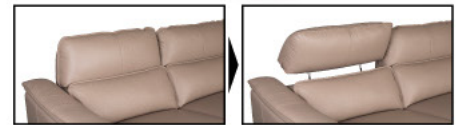

Power action headrest & recliner fully operated

- USB port On Controller
- Leather / Fabric Upholstery
- Powered Headrest & Recliner

8333

- Modern Design
- High Backrest
- Leather / Fabric Upholstery

- Powered Headrest & Recliner
- USB port On Controller
- Solid Wood Legs
- Available In Many Setting