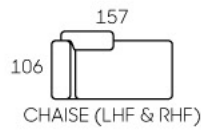

8347

- Classic Modern Design
- Leather / Fabric Upholstery
- Removable Back Cushions
- Loose Cushions
- Solid Wood Legs
- Available in 3S, 2S & 1S