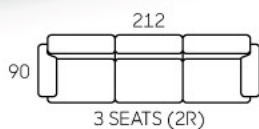

- Modern Design
- High Loadability
- Leather / Fabric Upholstery
- High Backrest
- Recline Action
- Available In 3S, 2S & 1S

3201