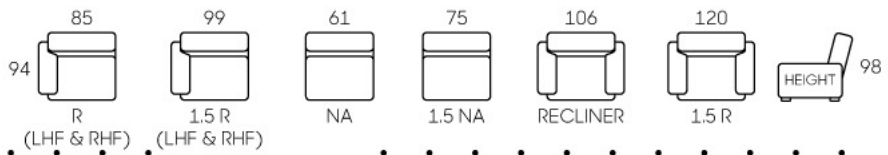

- Modern Design
- High Backrest
- Leather / Fabric Upholstery

- Powered Headrest & Recliner
- USB port On Controller
- Solid Wood Legs
- Available In Many Setting