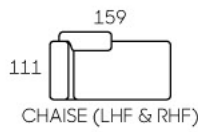

- Modern Design
- Leather / Fabric Upholstery
- Solid Structure & Steel Legs
- Removable Back Cushions (Zip Fastener)