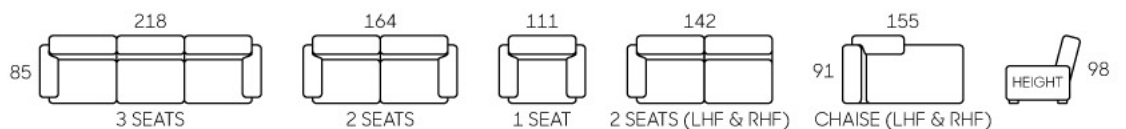

- Modern Design
- Leather / Fabric Upholstery
- Extendable Seats
- Adjustable Headrest
- Chrome Finished Steel Legs

- Optional Storage Console w/ Cupholders

8201

- Modern Design
- Leather / Fabric Upholstery
- Removable Arm Cushions
- Adjustable Headrest
- Chrome Finished Steel Legs

8312

- Modern Design
- Leather / Fabric Upholstery
- High Backrest
- Solid Wood Legs
- Available In 3S, 2S & 1S

8295