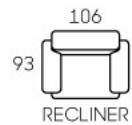

- High Backrest
- Leather / Fabric Upholstery
- Storage Console w/ Cup Holders
- Available In Many Setting
- Modern Design
- Modular Setting
- Recline Action

3182

- Modern Design
- Modular Setting
- Recline Action
- High Backrest
- Leather / Fabric Upholstery
- Storage Console w/ Cup Holders
- Available In Many Setting

3188

- Modern Design
- Modular Setting
- Recline Action
- High Backrest

- Leather / Fabric Upholstery
- Storage Console w/ Cup Holders
- Available In Many Setting (Including 1.5S)

3135