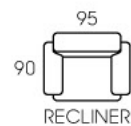

- Modern Design
- High Loadability
- Recline Action
- High Backrest
- Leather / Fabric Upholstery
- Center Drop Table Feature (Optional for 3S)
- Available In 3S, 2.5S, 2S & 1S

3202