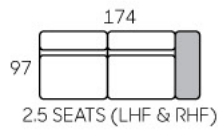

8363

8347

- Classic Modern Design
- Leather / Fabric Upholstery
- Removable Back Cushions
- Loose Cushions
- Solid Wood Legs
- Available in 3S, 2S & 1S

8348

- Classic Modern Design
- Leather / Fabric Upholstery
- Removable Back Cushions
- Loose Cushions
- Solid Wood Legs
- Available in 3S, 2S & 1S