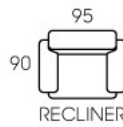

3210

.....

.....

- Modern Design
- Solid Wood Armrest
(5 Colour Stains Choices)
- Leather / Fabric Upholstery
- High Backrest
- Recline Action
- Available In 3S, 2S & 1S

3193

.....

.....

- High Backrest
- Leather / Fabric Upholstery
- Storage Console w/ Cup Holders
- Available In Many Setting
- Modern Design
- Modular Setting
- Recline Action