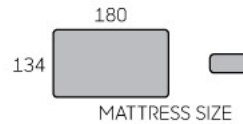

Extra storage for your bedding solutions

2.5 seats size sofa bed option available

5102

You can even turn it into a sofa bed with all the backrests & armrests moved outward

8328

- Modern Design
- Quality Fabric Upholstery
- Movable Backrest & Armrest
- Innovative & Comfort
- Stainless Steel Legs