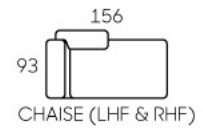

| 8351

- Modern Design
- Leather / Fabric Upholstery
- Adjustable Headrest
- Storage Chaise
- Convert To Sofa Bed

- Modern Design
- Leather / Fabric Upholstery
- Adjustable Headrest

- Storage Ottoman
- 2 Additional Stools
- Convert To Sofa Bed

| 8352