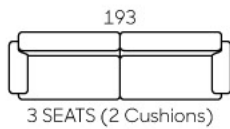

- Modern Design
- Leather / Fabric Upholstery
- High Backrest
- Solid Wood Legs
- Available In 3S(3C), 3S(2C), 2S & 1S