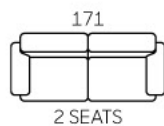

8292

- Modern Design
- Leather / Fabric Upholstery
- Deep Seat
- Removable Backrest, Seat & Armrest Cushions
- Solid Wood Legs
- Available In Corner Suite