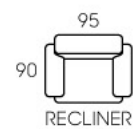

- Modern Design
- High Loadability
- Leather / Fabric Upholstery
- High Backrest
- Recline Action
- Available In 3S, 2S & 1S

3201