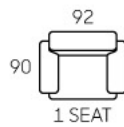

- Corner Suite
- Solid Wood Legs
- Ottoman Available

8338

- Modern Design
- Fabric Upholstery
- Removable Backrest & Seat Cushions
- Solid Wood Legs
- Available In 3S, 2S & 1S

8287

- Modern Design
- Leather Upholstery
- Removable Backrest & Seat Cushions
- Solid Wood Legs
- Available In 3S, 2S & 1S