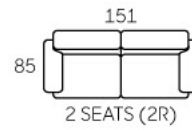

- Modern Design
- High Loadability
- Recline Action
- High Backrest
- Leather / Fabric Upholstery
- Built In Cup Holder On Armrest
- Available In 3S, 2S, 1S & Home Theater Setting

3211

- Modern Design
- High Loadability
- Leather / Fabric Upholstery
- High Backrest
- Recline Action
- Available In 3S, 2S & 1S

3227

- Modern Design
- High Loadability
- Leather / Fabric Upholstery
- High Backrest
- Recline Action
- Available In 3S, 2S & 1S

3222