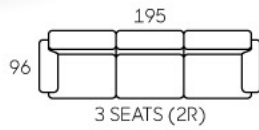

- Modern Design
- Modular Setting
- Leather / Fabric Upholstery
- High Backrest
- Recline Action
- Customisable to 3S and above

3196

.....

.....

- Modern Design
- Solid Wood Armrest
  (5 Colour Stains Choices)
- Leather / Fabric Upholstery
- High Backrest
- Recline Action
- Available In 3S, 2S & 1S

3210

.....

.....

- Modern Design
- Solid Wood Armrest
  (5 Colour Stains Choices)
- Leather / Fabric Upholstery
- High Backrest
- Recline Action
- Available In 3S, 2S & 1S

3193

.....

.....