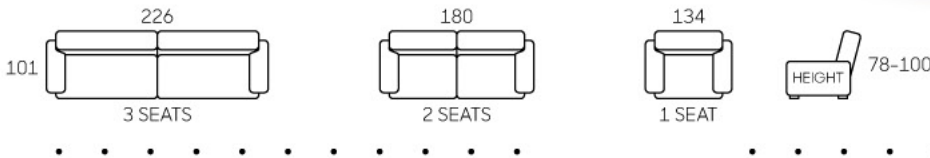

8277

- Modern Design
- Leather / Fabric Upholstery
- Extendable Seats
- Adjustable Headrest
- Chrome Finished Steel Legs

- Optional Storage Console w/ Cupholders

8201

- Modern Design
- Leather / Fabric Upholstery
- Removable Arm Cushions
- Adjustable Headrest
- Chrome Finished Steel Legs