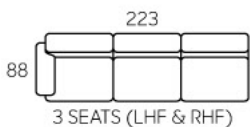

- Modern Design
- Quality Fabric Upholstery
- High Loadability
- Removable Backrest Cushions
- Ottoman Available
- Solid Wood Legs
- Flexible Combination

950

- Modern Design
- Leather / Fabric Upholstery
- Removable Backrest Cushions

- Corner Suite
- Solid Wood Legs
- Ottoman Available

8338