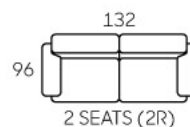

- Modern Design
- Solid Wood Armrest (5 Colour Stains Choices)
- Leather / Fabric Upholstery
- High Backrest
- Recline Action
- Available In 3S, 2S & 1S

3176

EXCEL

W:98cm x D:105cm x H:106cm

GALWAY

W:100cm x D:92cm x H:106cm