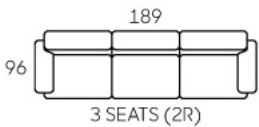

3215

- Modern Design
- Modular Setting
- Leather / Fabric Upholstery
- High Backrest
- Recline Action
- Customisable to 3S and above

3196

.....

.....

- Modern Design
- Solid Wood Armrest
(5 Colour Stains Choices)
- Leather / Fabric Upholstery
- High Backrest
- Recline Action
- Available In 3S, 2S & 1S