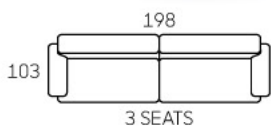

- Modern Design
- Leather / Fabric Upholstery
- Adjustable Headrest
- Comfy Deep Seating
- Solid Wood Legs
- Available in 3S, 2S & 1S