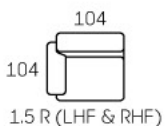

| RECLINER

- Modern Design
- Leather / Fabric Upholstery
- Adjustable Headrest (Manual/Powered)
- Powered Recliner
- Solid Wood Legs
- Available In Many Setting

- Storage Console Features:
  - -Wooden Tray Installed
  - -Hidden Cup Holders
  - -Reading Light
  - -Power Sockets

| **8358**