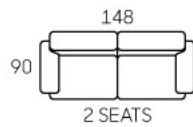

- Corner Suite
- Solid Wood Legs
- Ottoman Available

8338

- Modern Design
- Fabric Upholstery
- Removable Backrest & Seat Cushions
- Solid Wood Legs
- Available In 3S, 2S & 1S

8287

- Modern Design
- Leather Upholstery
- Removable Backrest & Seat Cushions
- Solid Wood Legs
- Available In 3S, 2S & 1S