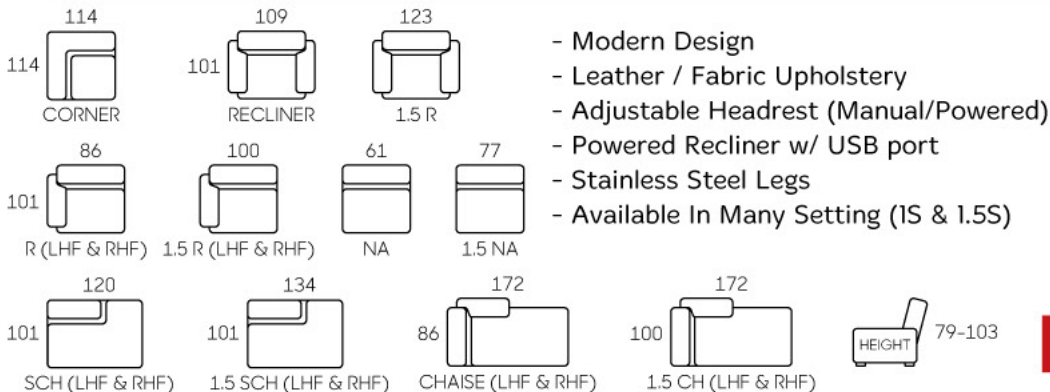

- Modern Design
- Leather / Fabric Upholstery
- Adjustable Headrest (Manual/Powered)
- Powered Recliner w/ USB port
- Stainless Steel Legs
- Available In Many Setting (IS & 1.5S)

8310

8319