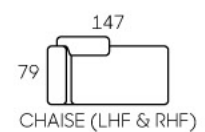

8337

- Modern Design
- Leather / Fabric Upholstery
- Removable Backrest Cushions

- Corner Suite
- Solid Wood Legs
- Storage Ottoman

8339

8340

- Modern Design
- Leather / Fabric Upholstery
- Cup Holder On Armrest
- Storage Chaise
- Convert To Sofa Bed