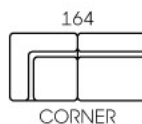

| 8351

- Modern Design
- Leather / Fabric Upholstery
- Adjustable Headrest
- Storage Chaise
- Convert To Sofa Bed

- Modern Design
- Leather / Fabric Upholstery
- Adjustable Headrest

- Storage Ottoman
- 2 Additional Stools
- Convert To Sofa Bed

| 8352