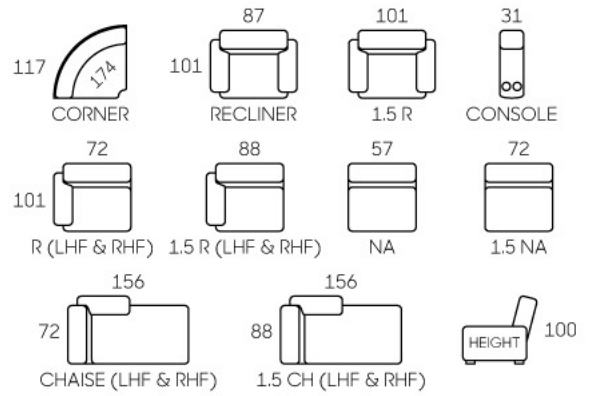

3199

- Modern Design
- High Backrest
- Leather / Fabric Upholstery
- Powered Headrest & Recliner
- USB port On Controller
- Storage Console w/ Cup Holders
- Reading Light & Power Sockets
- Available In Many Setting

- Modern Design
- High Backrest
- Leather / Fabric Upholstery

- Powered Headrest & Recliner
- USB port On Controller
- Storage Console w/ Cup Holders
- Solid Wood Legs
- Available In Many Setting

8299