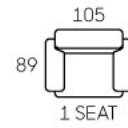

- Modern Design
- Leather / Fabric Upholstery
- Removable Backrest Cushions
- Solid Wood Legs
- Available In 3S, 2S & 1S

8306

- Modern Design
- Leather / Fabric Upholstery
- High Backrest
- Solid Wood Legs
- Available In 3S(3C), 3S(2C), 2S & 1S

8283

- Modern Design
- Leather / Fabric Upholstery
- High Backrest
- Solid Wood Legs
- Available In 3S(3C), 3S(2C), 2S & 1S

8282