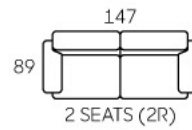

- Modern Design
- High Loadability
- Leather / Fabric Upholstery
- High Backrest
- Recline Action
- Available In 3S, 2S & 1S

3200