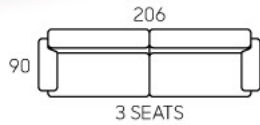

- Corner Suite
- Solid Wood Legs
- Ottoman Available

8338

- Modern Design
- Fabric Upholstery
- Removable Backrest & Seat Cushions
- Solid Wood Legs
- Available In 3S, 2S & 1S

8287

- Modern Design
- Leather Upholstery
- Removable Backrest & Seat Cushions
- Solid Wood Legs
- Available In 3S, 2S & 1S