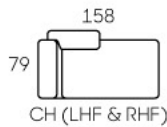

3210

.....

.....

- Modern Design
- Solid Wood Armrest
(5 Colour Stains Choices)
- Leather / Fabric Upholstery
- High Backrest
- Recline Action
- Available In 3S, 2S & 1S

3193

.....

.....

- High Backrest
- Leather / Fabric Upholstery
- Storage Console w/ Cup Holders
- Available In Many Setting
- Modern Design
- Modular Setting
- Recline Action