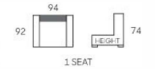

**Paris**

*Chair* W:93cm x D:83cm x H:107cm  
*Ottoman* W:78cm x D:46cm x H:42cm

**Western Master**

Furniture • est. 1975

Wholesale  
100% leather + colour options + Fabric options

**Sherwood**

W:83cm x D:79cm x H:111cm

2 SEATS

1 SEAT

**9055**

3 SEATS

2 SEATS

1 SEAT