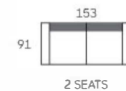

Western Master

Furniture • est. 1975

Wholesale

100% leather + colour options + Fabric options

ESSEX

9027

2263

9069