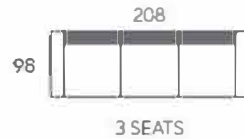

**Paris**

*Chair* W:93cm x D:83cm x H:107cm  
*Ottoman* W:78cm x D:46cm x H:42cm

**Western Master**

Furniture • est. 1975

Wholesale  
100% leather + colour options + Fabric options

**Sherwood**

W:83cm x D:79cm x H:111cm

**8155**

W:88cm x D:90cm x H:82cm

**WINCHESTER**

# Western Master

Furniture • est. 1975

Wholesale

100% leather + colour options + Fabric options

**CHARLSTON**

**9053**

**9051**

3 SEATS

2 SEATS

1 SEAT

**9055**

3 SEATS

2 SEATS

1 SEAT