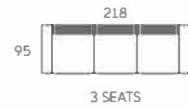

Western Master

Furniture • est. 1975

Wholesale

100% leather + colour options + Fabric options

ESSEX

9027

2263

9069