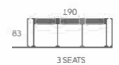

Western Master

Furniture • est. 1975

Wholesale

100% leather + colour options + Fabric options

ESSEX

9027

2263

9069