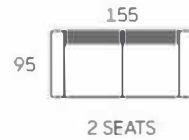

**Paris**

*Chair* W:93cm x D:83cm x H:107cm  
*Ottoman* W:78cm x D:46cm x H:42cm

**Western Master**

Furniture • est. 1975

Wholesale  
100% leather + colour options + Fabric options

**Sherwood**

W:83cm x D:79cm x H:111cm

**8155**

W:88cm x D:90cm x H:82cm

**WINCHESTER**

2 SEATS

1 SEAT

**9055**

3 SEATS

2 SEATS

1 SEAT

## Western Master

Furniture • est. 1975

Wholesale

100% leather + colour options + Fabric options

3 SEATS

2 SEATS

1 SEAT

**9039**