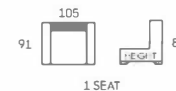

Western Master

Furniture • est. 1975

Wholesale

100% leather + colour options + Fabric options

ESSEX

9027

2263

9069