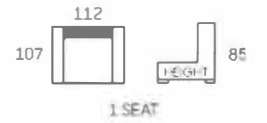

Western Master

Furniture • est. 1975

Wholesale

100% leather + colour options + Fabric options

CHARLSTON

9053