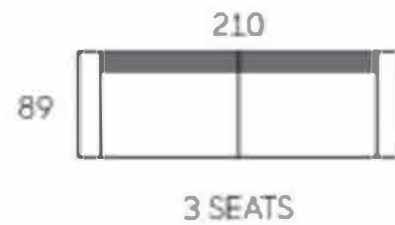

**Paris**

*Chair* W:93cm x D:83cm x H:107cm  
*Ottoman* W:78cm x D:46cm x H:42cm

**Western Master**

Furniture • est. 1975

Wholesale  
100% leather + colour options + Fabric options

**Sherwood**

W:83cm x D:79cm x H:111cm

**8155**

W:88cm x D:90cm x H:82cm

**WINCHESTER**

# Western Master

Furniture • est. 1975

Wholesale

100% leather + colour options + Fabric options

**CHARLSTON**

**9053**

**9051**

3 SEATS

2 SEATS

1 SEAT

**9055**

3 SEATS

2 SEATS

1 SEAT