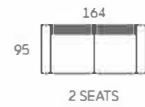

Western Master

Furniture • est. 1975

Wholesale

100% leather + colour options + Fabric options

ESSEX

9027

2263

9069