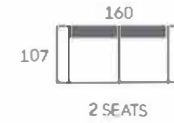

Western Master

Furniture • est. 1975

Wholesale

100% leather + colour options + Fabric options

CHARLSTON

9053