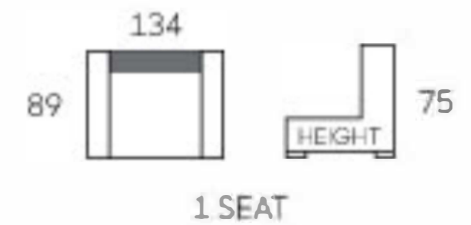

Western Master

Furniture • est. 1975

Wholesale

100% leather + colour options + Fabric options

CHARLSTON

9053