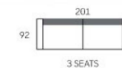

MANCHESTER | 95 216 3 SEATS | 95 164 2 SEATS | 95 108 1 SEAT | 75 | 95 CORNER UNIT

Western Master

Furniture • est. 1975

Wholesale

100% leather + colour options + Fabric options
Some stock Osborne Park or 8-10 week delivery

LIVERPOOL | 2 Options For Different Type Of Arm

9113