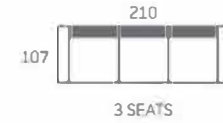

**Paris**

*Chair* W:93cm x D:83cm x H:107cm  
*Ottoman* W:78cm x D:46cm x H:42cm

**Western Master**

Furniture • est. 1975

Wholesale  
100% leather + colour options + Fabric options

**Sherwood**

W:83cm x D:79cm x H:111cm

**8155**

W:88cm x D:90cm x H:82cm

**WINCHESTER**

# Western Master

Furniture • est. 1975

Wholesale

100% leather + colour options + Fabric options

**CHARLSTON**

**9053**

**9051**

3 SEATS

2 SEATS

1 SEAT

**9055**

3 SEATS

2 SEATS

1 SEAT