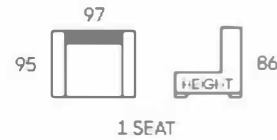

**Paris**

*Chair* W:93cm x D:83cm x H:107cm  
*Ottoman* W:78cm x D:46cm x H:42cm

**Western Master**

Furniture • est. 1975

Wholesale  
100% leather + colour options + Fabric options

**Sherwood**

W:83cm x D:79cm x H:111cm

**8155**

W:88cm x D:90cm x H:82cm

**WINCHESTER**

## Western Master

Furniture • est. 1975

Wholesale

100% leather + colour options + Fabric options

3 SEATS

2 SEATS

1 SEAT

**9039**