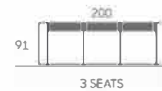

Western Master

Furniture • est. 1975

Wholesale

100% leather + colour options + Fabric options

ESSEX

9027

2263

9069