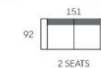

MANCHESTER | 95 216 3 SEATS | 95 164 2 SEATS | 95 108 1 SEAT | 75 | 95 CORNER UNIT

Western Master

Furniture • est. 1975

Wholesale

100% leather + colour options + Fabric options
Some stock Osborne Park or 8-10 week delivery

LIVERPOOL | 2 Options For Different Type Of Arm

9113