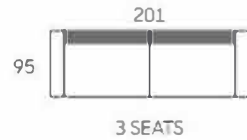

9051

3 SEATS

2 SEATS

1 SEAT

9055

3 SEATS

2 SEATS

1 SEAT

Western Master

Furniture • est. 1975

Wholesale

100% leather + colour options + Fabric options

3 SEATS

2 SEATS

1 SEAT

9039

3 SEATS

2 SEATS

1 SEAT

9040