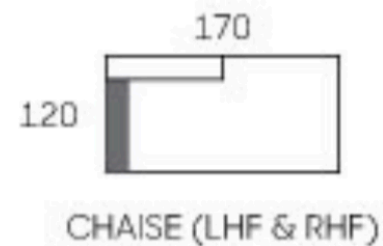

APARTMENT LIVING

Western Master

— Furniture • est. 1975 —

Claremont

3 seater L 215cmxD89cmxH88cm

2 seater L160xD89cmxH88cm

Chair L105xD89cmxH88cm

Other leather colours & fabrics available

Western Master

Furniture • est. 1975

Other leather colours & fabrics available

Mullaloo 8308 Powered Recliners

Mullaloo8308PoweredRecliners

Chair powered recliner (1.09m)

Chair 1.5 seat powered recliner (1.23m)

2.5 Seater powered recliner (2m)

3 Seater 2 powered ends (2.77m)

Modular as pictured top right

(2.91m arm end 2.47m chaise end)

2.5 seater 1 powered end, one chaise as pictured

Bottom right

Other leather colours & fabrics available

W:82cm x D:78cm x H:111cm

648

W:80cm x D:80cm x H:110cm

649

W:80cm x D:80cm x H:111cm

**All measurement in centimeter (cm)*

Other leather colours & fabrics available
Wholesale pricing + GST.

5102