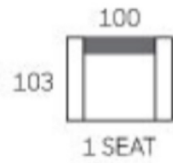

Western Master

Furniture • est. 1975

Canning

Other leather colours & fabrics available