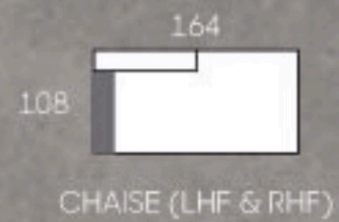

Other leather colours &
fabrics available