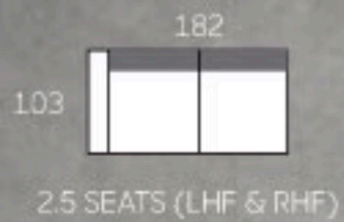

Other leather colours &
fabrics available