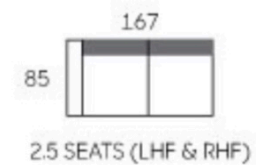

2.5 Seater powered recliner (2m)

3 Seater 2 powered ends (2.77m)

Modular as pictured top right

(2.91m arm end 2.47m chaise end)

2.5 seater 1 powered end, one chaise as pictured

Bottom right

Other leather colours & fabrics available

Adjustable Headrest

Powered reclining action and USB port outlet

Western Master

Furniture • est. 1975

ILUKA

8297

Iluka
Corner Lounge with chaise
Other leather colours & fabrics available

Western Master

Urban
W64cmxD67cmxH87cm

Applecross
W55cmxD56cmxH101cm

Alkimos
W57cmxD61cmxH83cm

Other leather colours & fabrics available

Western Master

Furniture • est. 1975

ROTTNEST COLLECTION

Western Master

W:82cm x D:78cm x H:111cm

648

W:80cm x D:80cm x H:110cm

649

W:80cm x D:80cm x H:111cm

**All measurement in centimeter (cm)*

Other leather colours & fabrics available
Wholesale pricing + GST.

5102