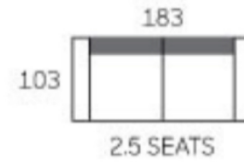

Western Master

Furniture • est. 1975

Canning

Other leather colours & fabrics available