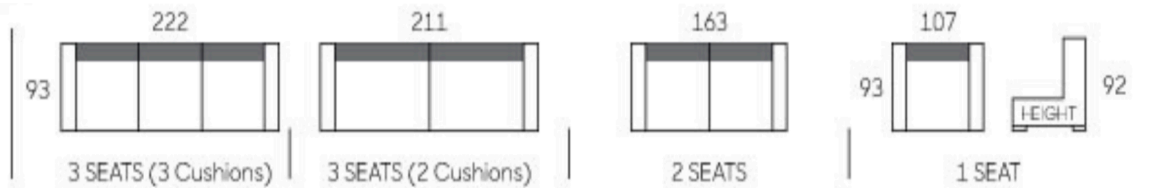

2.5 Seater powered recliner (2m)

3 Seater 2 powered ends (2.77m)

Modular as pictured top right

(2.91m arm end 2.47m chaise end)

2.5 seater 1 powered end, one chaise as pictured

Bottom right

Other leather colours & fabrics available

Adjustable Headrest

Powered reclining action and USB port outlet

Western Master

Furniture • est. 1975

ILUKA

8297

Iluka
Corner Lounge with chaise
Other leather colours & fabrics available

Western Master

Urban
W64cmxD67cmxH87cm

Applecross
W55cmxD56cmxH101cm

Alkimos
W57cmxD61cmxH83cm

Other leather colours & fabrics available

Western Master

Furniture • est. 1975

ROTTNEST COLLECTION

Western Master

W:82cm x D:78cm x H:111cm

648

W:80cm x D:80cm x H:110cm

649

W:80cm x D:80cm x H:111cm

**All measurement in centimeter (cm)*

Other leather colours & fabrics available
Wholesale pricing + GST.

5102