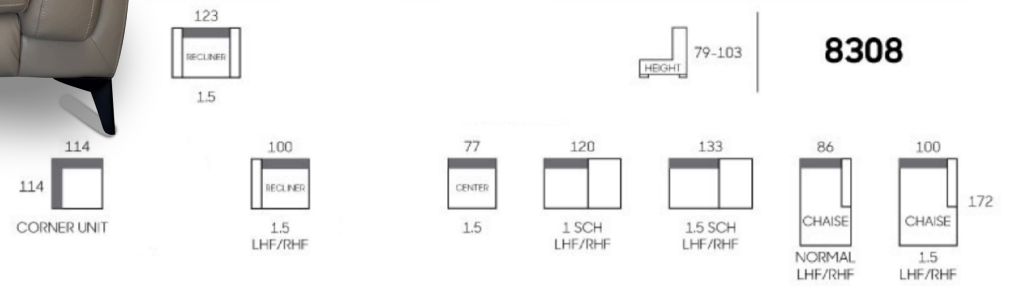

2.5 Seater powered recliner (2m)

3 Seater 2 powered ends (2.77m)

Modular as pictured top right

(2.91m arm end 2.47m chaise end)

2.5 seater 1 powered end, one chaise as pictured

Bottom right

Other leather colours & fabrics available

Adjustable Headrest

Powered reclining action and USB port outlet

Western Master

Furniture • est. 1975

ILUKA

8297

Iluka
Corner Lounge with chaise
Other leather colours & fabrics available

Western Master

W:82cm x D:78cm x H:111cm

648

W:80cm x D:80cm x H:110cm

649

W:80cm x D:80cm x H:111cm

**All measurement in centimeter (cm)*

Other leather colours & fabrics available
Wholesale pricing + GST.

5102