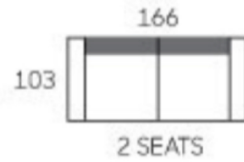

Western Master

Furniture • est. 1975

Canning

Other leather colours & fabrics available