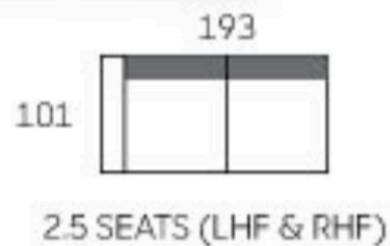

APARTMENT LIVING

Western Master

— Furniture • est. 1975 —

Claremont

3 seater L 215cmxD89cmxH88cm

2 seater L160xD89cmxH88cm

Chair L105xD89cmxH88cm

Other leather colours & fabrics available

Western Master

Furniture • est. 1975

Other leather colours & fabrics available

Mullaloo 8308 Powered Recliners

Mullaloo8308PoweredRecliners

Chair powered recliner (1.09m)

Chair 1.5 seat powered recliner (1.23m)

2.5 Seater powered recliner (2m)

3 Seater 2 powered ends (2.77m)

Modular as pictured top right

(2.91m arm end 2.47m chaise end)

2.5 seater 1 powered end, one chaise as pictured

Bottom right

Other leather colours & fabrics available

W:82cm x D:78cm x H:111cm

648

W:80cm x D:80cm x H:110cm

649

W:80cm x D:80cm x H:111cm

**All measurement in centimeter (cm)*

Other leather colours & fabrics available
Wholesale pricing + GST.

5102