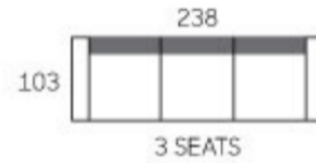

Western Master

Furniture • est. 1975

Canning

Other leather colours & fabrics available