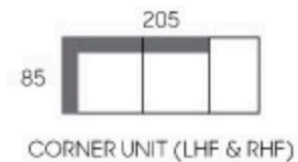

Adjustable Headrest

Powered reclining action and USB port outlet

Western Master

Furniture • est. 1975

ILUKA

8297

Iluka
Corner Lounge with chaise
Other leather colours & fabrics available

Western Master

W:82cm x D:78cm x H:111cm

648

W:80cm x D:80cm x H:110cm

649

W:80cm x D:80cm x H:111cm

**All measurement in centimeter (cm)*

Other leather colours & fabrics available
Wholesale pricing + GST.

5102