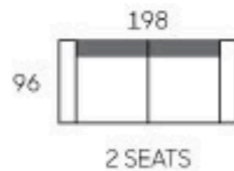

5102

SOFA BED

Extra storage for your bedding solutions