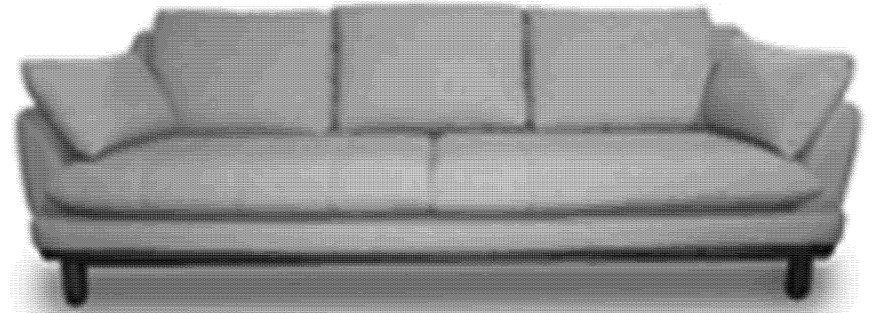

APARTMENT LIVING

Western Master

— Furniture • est. 1975 —

Claremont

3 seater L 215cmxD89cmxH88cm

2 seater L160xD89cmxH88cm

Chair L105xD89cmxH88cm

Other leather colours & fabrics available

Western Master

Furniture • est. 1975

Western Master

Furniture • est. 1975

Canning

Other leather colours & fabrics available

Adjustable Headrest

Waikiki

2.5 Seater powered recliner (2m)

3 Seater 2 powered ends (2.77m)

Modular as pictured top right

(2.91m arm end 2.47m chaise end)

2.5 seater 1 powered end, one chaise as pictured

Bottom right

Other leather colours & fabrics available

Adjustable Headrest

Powered reclining action and USB port outlet

Western Master

Furniture • est. 1975

ILUKA

8297

Iluka
Corner Lounge with chaise
Other leather colours & fabrics available

Western Master