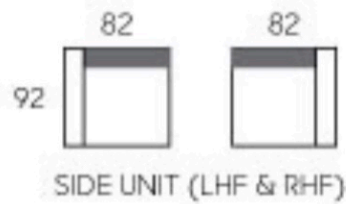

3194

Avail in WMF standard leathers & fabrics or your own selection.

All models available manual or powered with USB port. Rechargeable battery pack option 200 cycles so you don't need to be plugged in.

Price on application for your configuration choice. Add or reduce seats and consoles to customise.

Western Master

Furniture • est. 1975