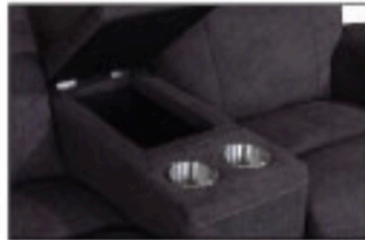

Western Master

Furniture • est. 1975

#3187 North Beach

Avail in WMF standard leathers & fabrics or your own selection.

All models available manual or powered with USB port. Rechargeable battery pack option 200 cycles so you don't need to be plugged in.

Price on application for your configuration choice. Add or reduce seats and consoles to customise.

Western Master

Furniture • est. 1975

3194

Console storage with cup holders

Powered headrest & reclining action with USB port outlet