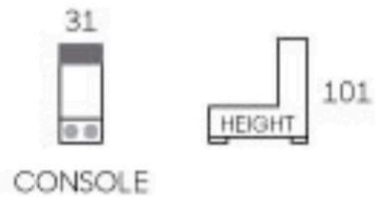

3194

Avail in WMF standard leathers & fabrics or your own selection.

All models available manual or powered with USB port. Rechargeable battery pack option 200 cycles so you don't need to be plugged in.

Price on application for your configuration choice. Add or reduce seats and consoles to customise.

Western Master

Furniture • est. 1975